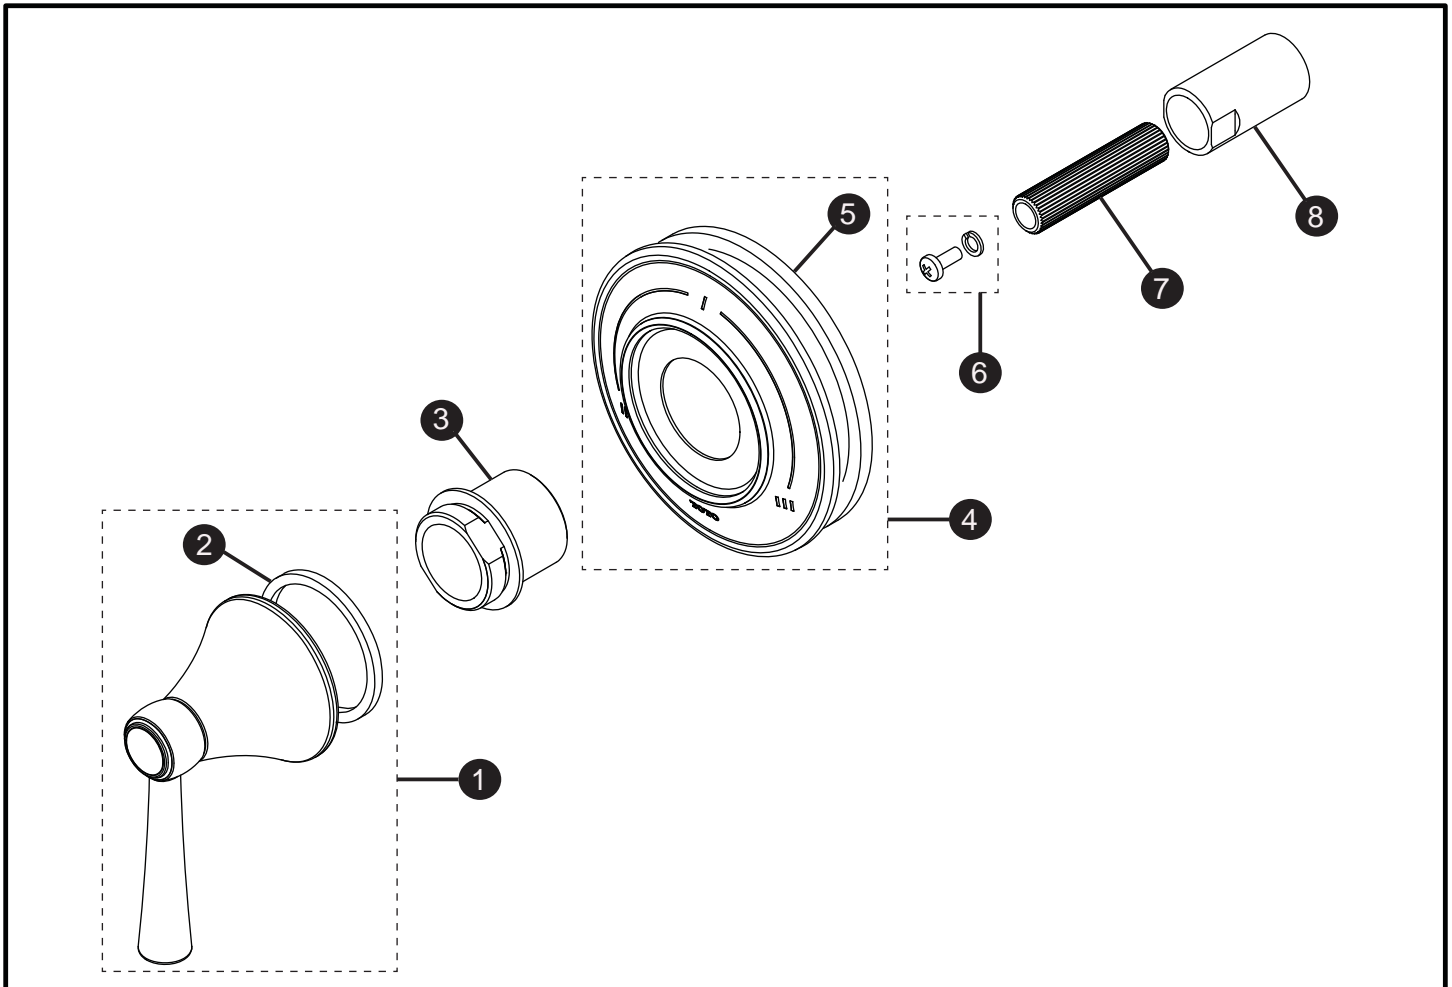

Silas™  
Three-Way Diverter Trim without Off

Item	Part	Description
1*	THP4835#\$\$	Handle Assembly
2	THP4828	Gasket
3	THP4827	Collar
4*	THP4928#\$\$	Escutcheon with Gasket
5	THP4826	Gasket
6	THP4825	Screw and Lock Washer
7	THP4824	Adapter
8	THP4823	Threaded Extension

LEGEND
\$\$ = Denotes Finish
#CP = Polished Chrome
#BN = Brushed Nickel
#PN = Polished Nickel

\* Please specify finish when ordering