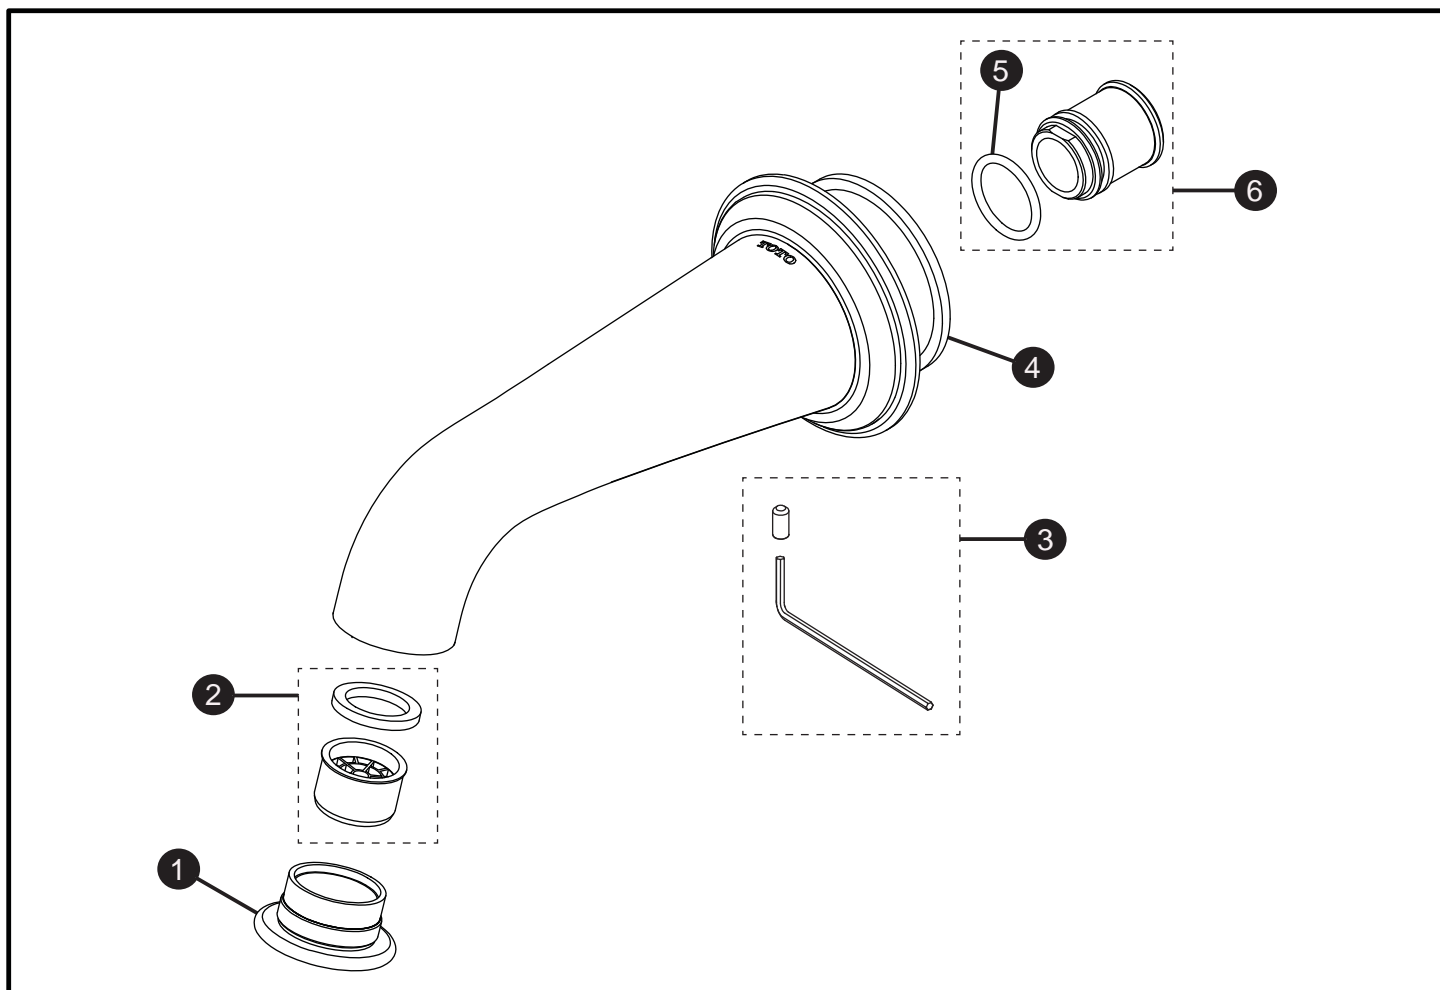

Vivian™
Tub Spout

Item	Part	Description
1*	THP4820#\$\$	Housing
2	THP4924	Flow Insert and Gasket
3	THP4815	Set Screw and Hex Wrench
4	THP4816	Gasket
5	THP4812	O-Ring
6	THP4813	Adapter with O-Ring

LEGEND
\$\$ = Denotes Finish
#CP = Polished Chrome
#BN = Brushed Nickel
#PN = Polished Nickel