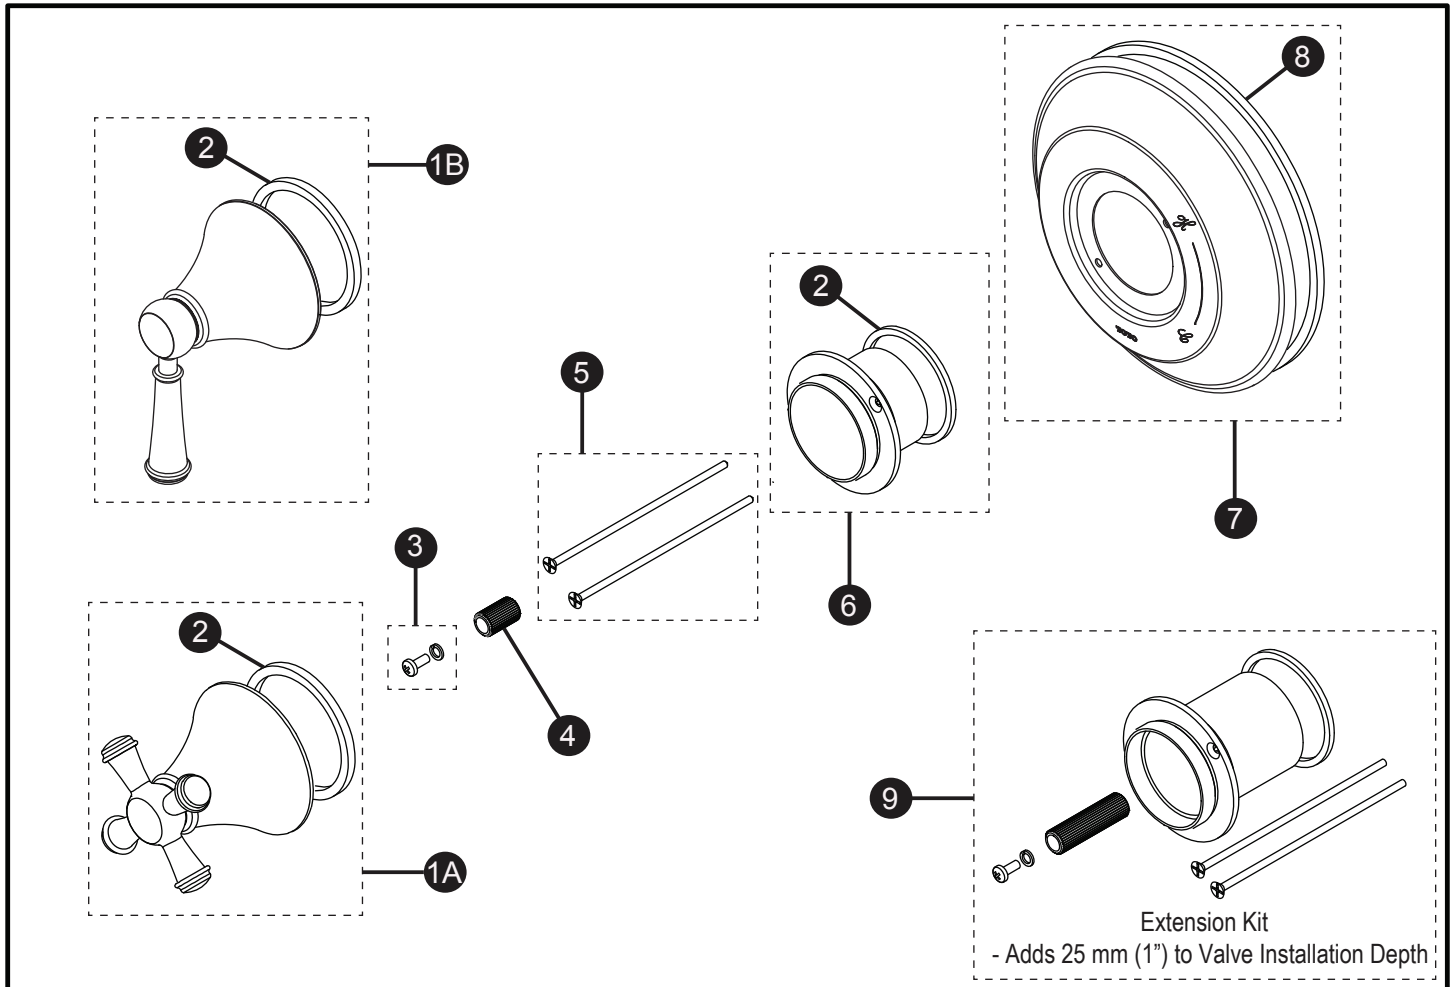

**Vivian®  
Pressure Balance Trim**

Item	Part	Description
1A*	THP4843#\$\$	Handle Assembly, TS220P
1B*	THP4841#\$\$	Handle Assembly, TS220P1
2	THP4816	Gasket
3	THP4825	Screw and Lock Washer
4	THP4836	Adapter
5	THP4837	Screws (2 pcs)
6	THP4838	Collar with Gasket
7*	THP4842#\$\$	Escutcheon with Gasket
8	THP4840	Gasket
9	THP4709	Extension Kit

LEGEND
\$\$ = Denotes Finish
#CP = Polished Chrome
#BN = Brushed Nickel
#PN = Polished Nickel

\* Please specify finish when ordering