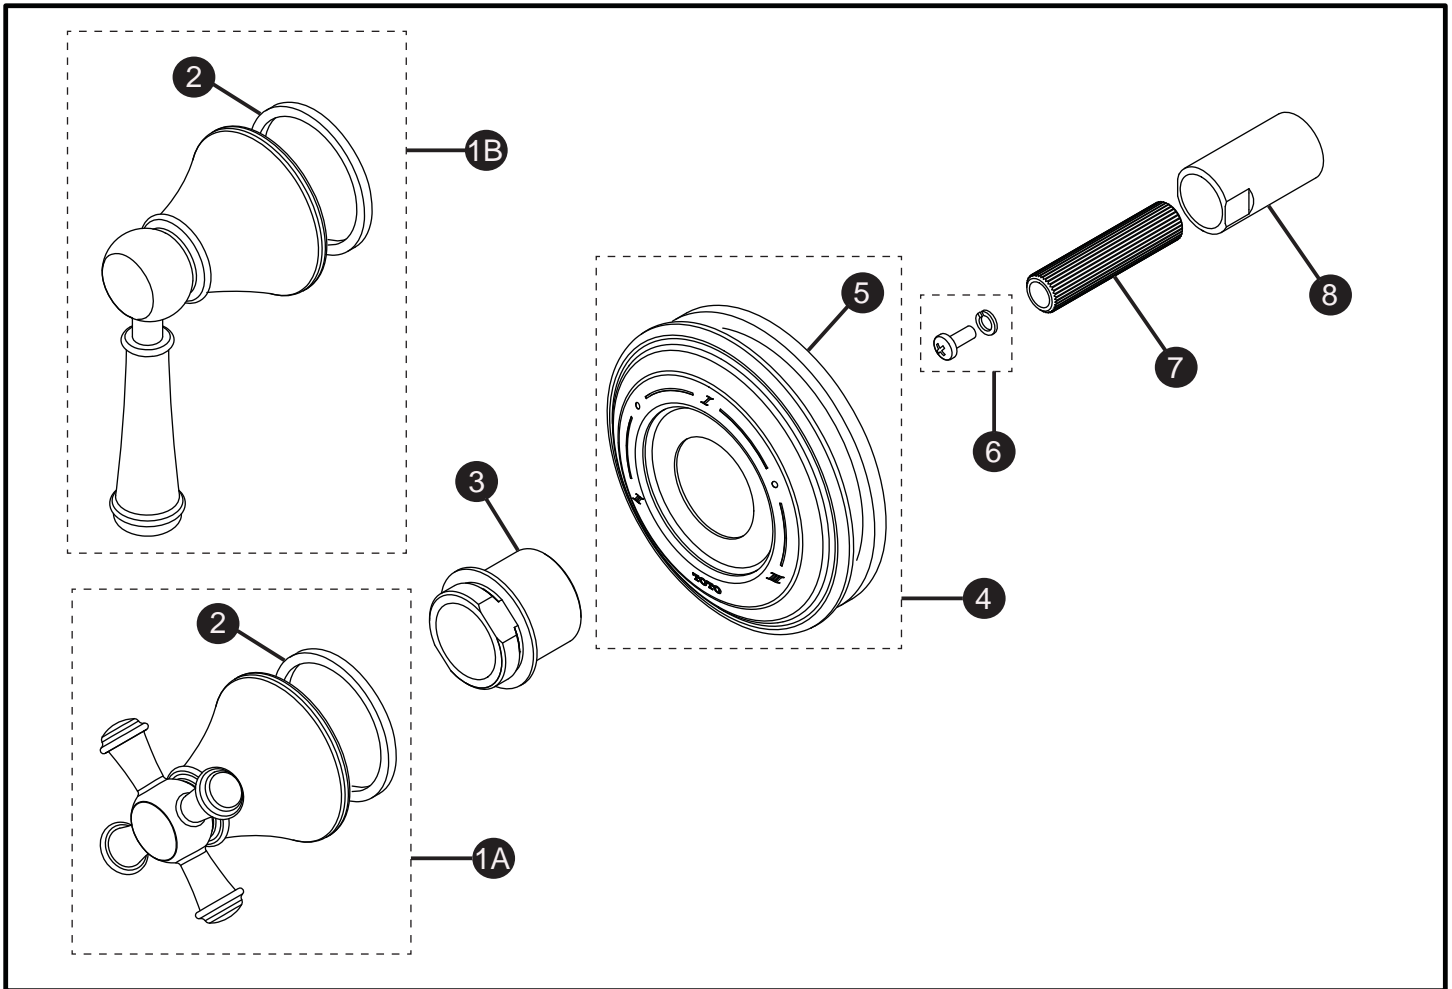

Vivian™
Three-Way Diverter Trim with Off

Item	Part	Description
1A*	THP4831#\$\$	Handle Assembly, TS220X
1B*	THP4830#\$\$	Handle Assembly, TS220X1
2	THP4828	Gasket
3	THP4827	Collar
4*	THP4930#\$\$	Escutcheon with Gasket
5	THP4826	Gasket
6	THP4825	Screw and Lock Washer
7	THP4824	Adapter
8	THP4823	Threaded Extension

LEGEND
\$\$ = Denotes Finish
#CP = Polished Chrome
#BN = Brushed Nickel
#PN = Polished Nickel

* Please specify finish when ordering