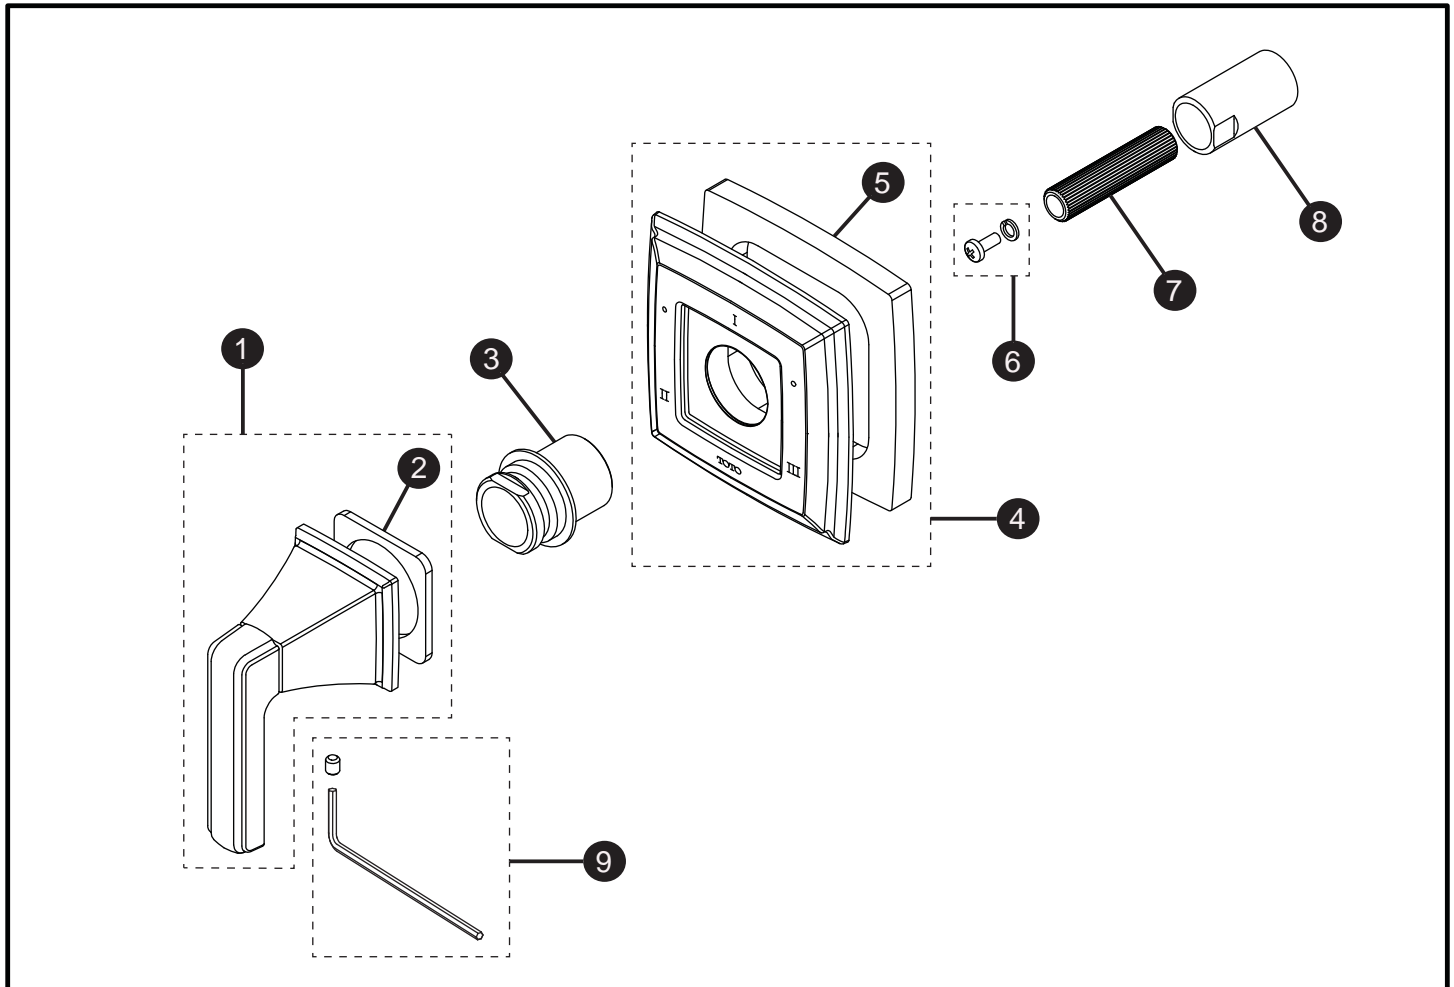

Connelly™
Three-Way Diverter Trim with Off

Item	Part	Description
1*	THP4952#\$\$	Handle Assembly
2	THP4953	Gasket
3	THP4954	Collar
4*	THP4959#\$\$	Escutcheon with Gasket
5	THP4956	Gasket
6	THP4825	Screw and Lock Washer
7	THP4824	Adapter
8	THP4823	Threaded Extension
9	THP4949	Set Screw and Hex Wrench

LEGEND
\$\$ = Denotes Finish
#CP = Polished Chrome
#BN = Brushed Nickel
#PN = Polished Nickel

* Please specify finish when ordering