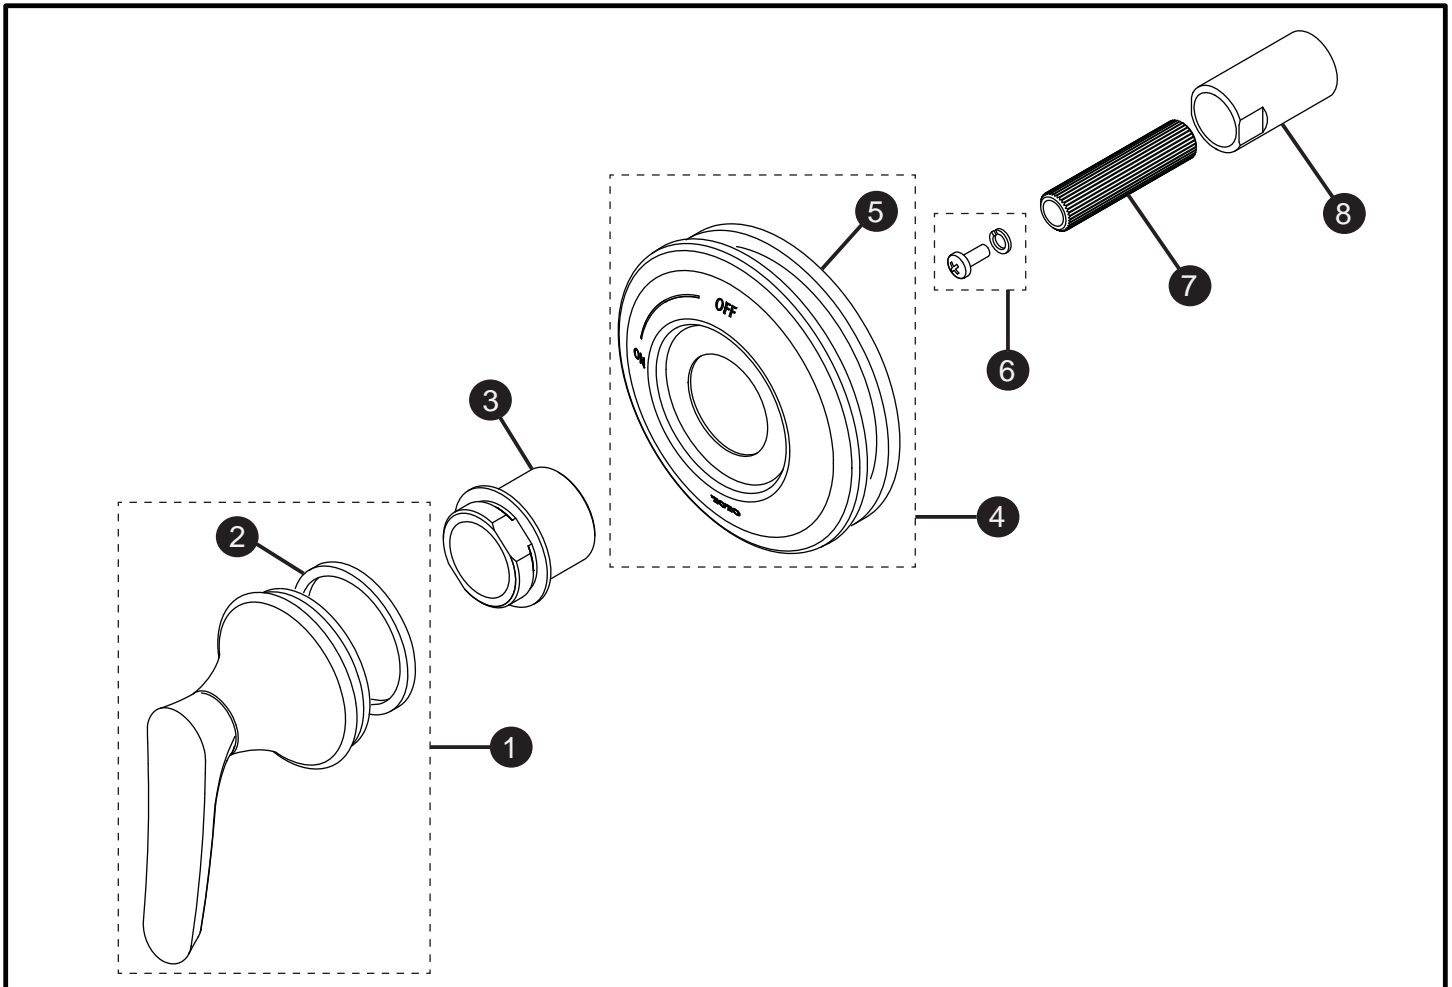

Wyeth™
Volume Control Trim

Item	Part	Description
1*	THP4905#\$\$	Handle Assembly
2	THP4828	Gasket
3	THP4827	Collar
4*	THP4906#\$\$	Escutcheon with Gasket
5	THP4826	Gasket
6	THP4825	Screw and Lock Washer
7	THP4824	Adapter
8	THP4823	Threaded Extension

LEGEND
\$\$ = Denotes Finish
#CP = Polished Chrome
#BN = Brushed Nickel
#PN = Polished Nickel

* Please specify finish when ordering