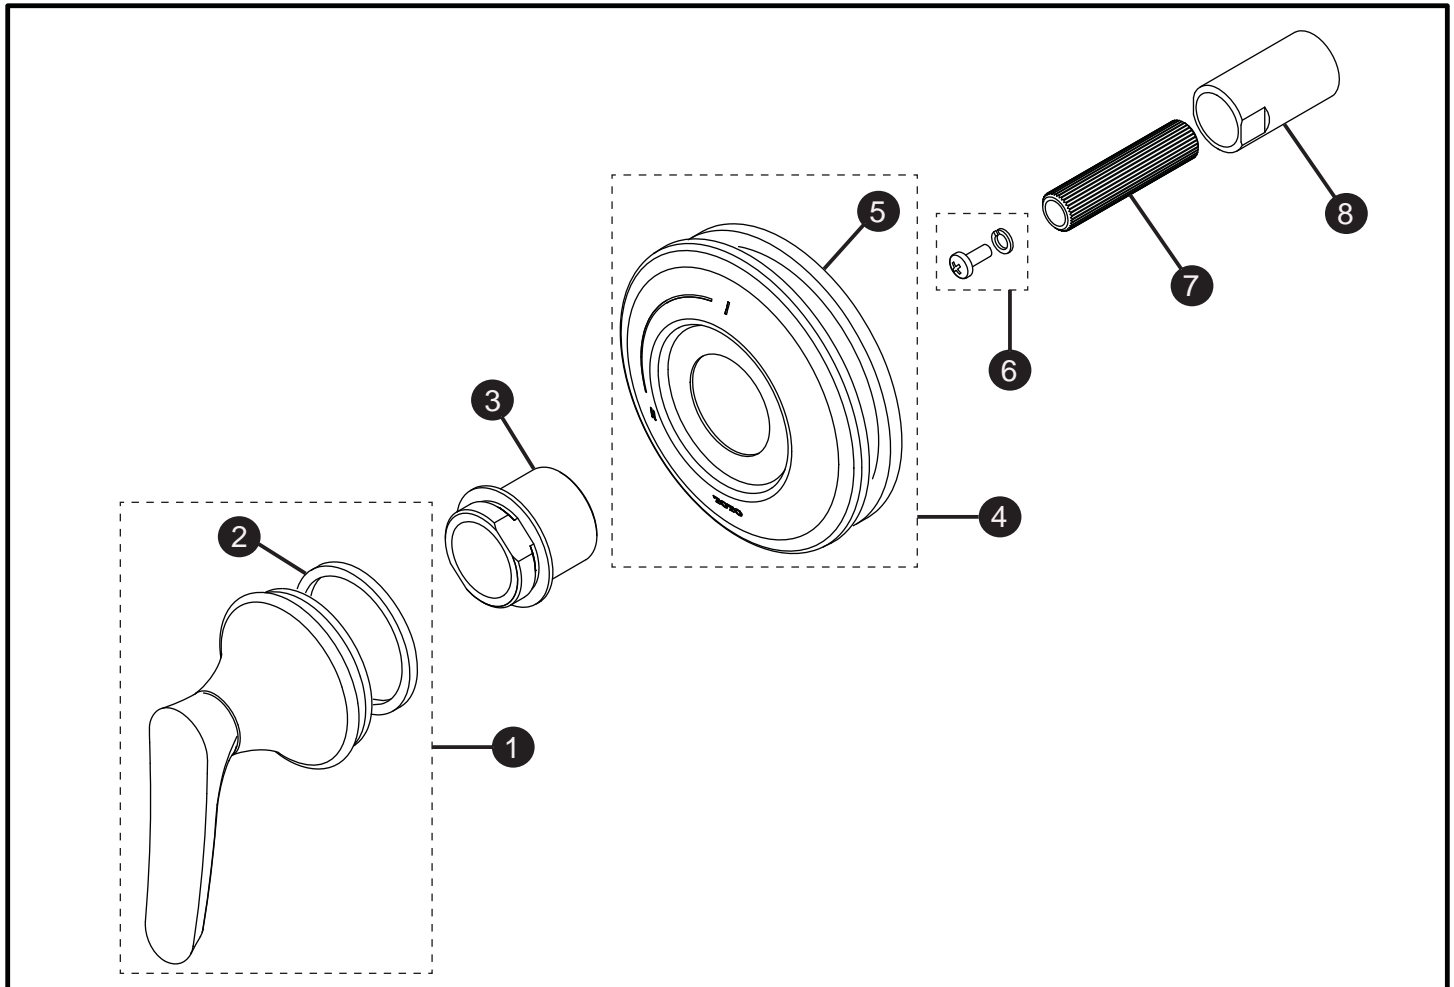

Wyeth™
Two-Way Diverter Trim without Off

Item	Part	Description
1*	THP4905#\$\$	Handle Assembly
2	THP4828	Gasket
3	THP4827	Collar
4*	THP4908#\$\$	Escutcheon with Gasket
5	THP4826	Gasket
6	THP4825	Screw and Lock Washer
7	THP4824	Adapter
8	THP4823	Threaded Extension

LEGEND
\$\$ = Denotes Finish
#CP = Polished Chrome
#BN = Brushed Nickel
#PN = Polished Nickel

* Please specify finish when ordering