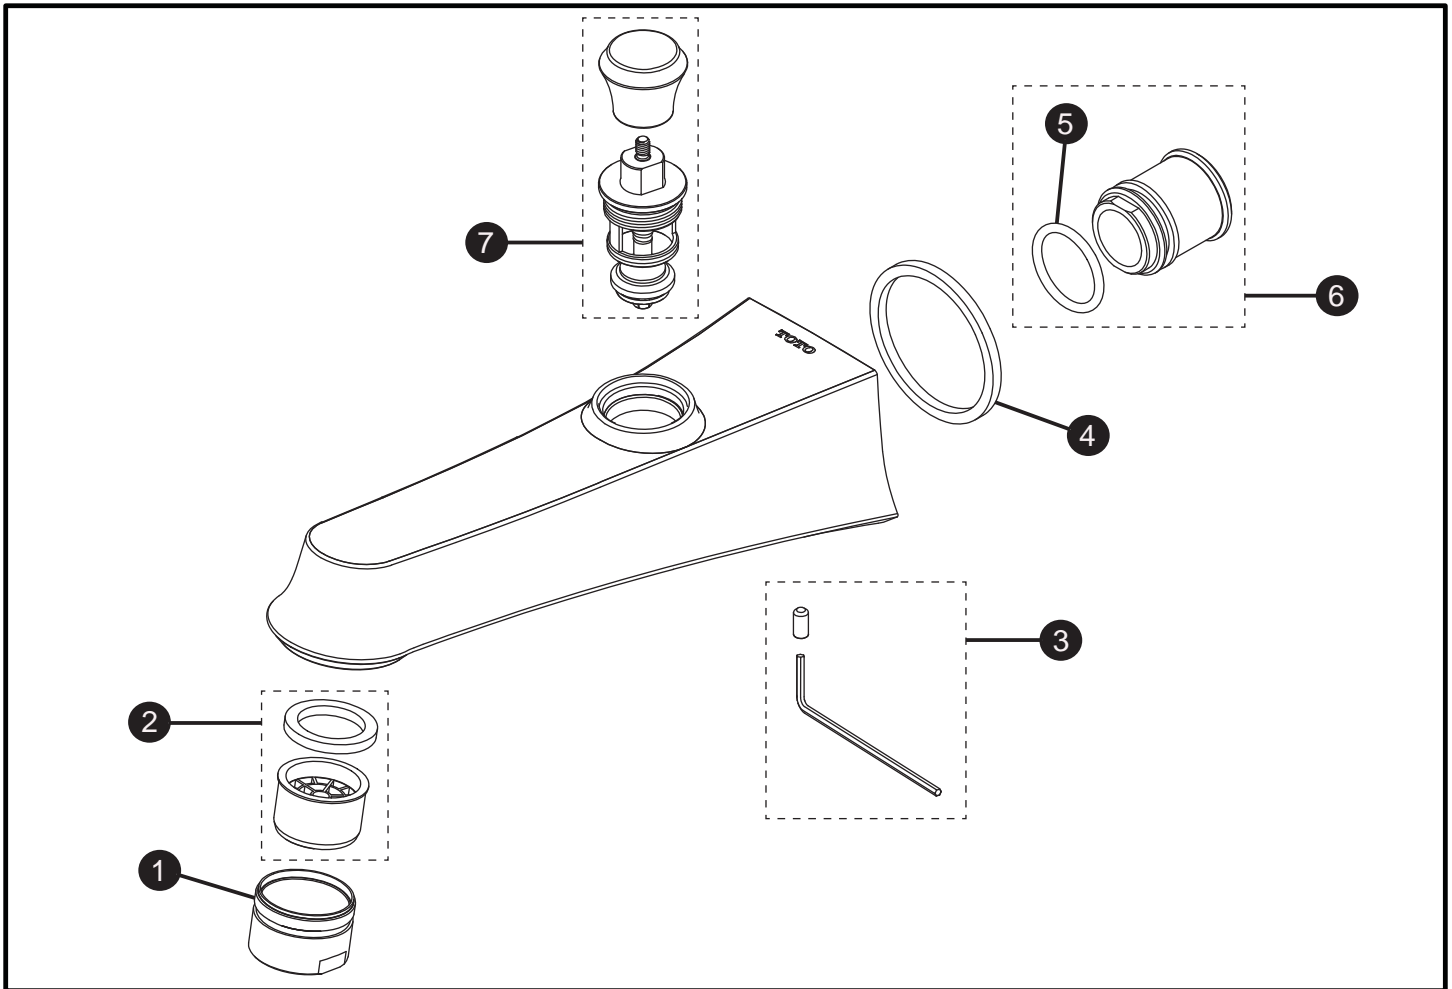

Wyeth™
Diverter Tub Spout

Item	Part	Description
1*	THP4919#\$\$	Housing
2	THP4924	Flow Insert and Gasket
3	THP4815	Set Screw and Hex Wrench
4	THP4828	Gasket
5	THP4812	O-Ring
6	THP4813	Adapter with O-Ring
7*	THP4925#\$\$	Diverter with Knob

LEGEND
\$\$ = Denotes Finish
#CP = Polished Chrome
#BN = Brushed Nickel
#PN = Polished Nickel

* Please specify finish when ordering