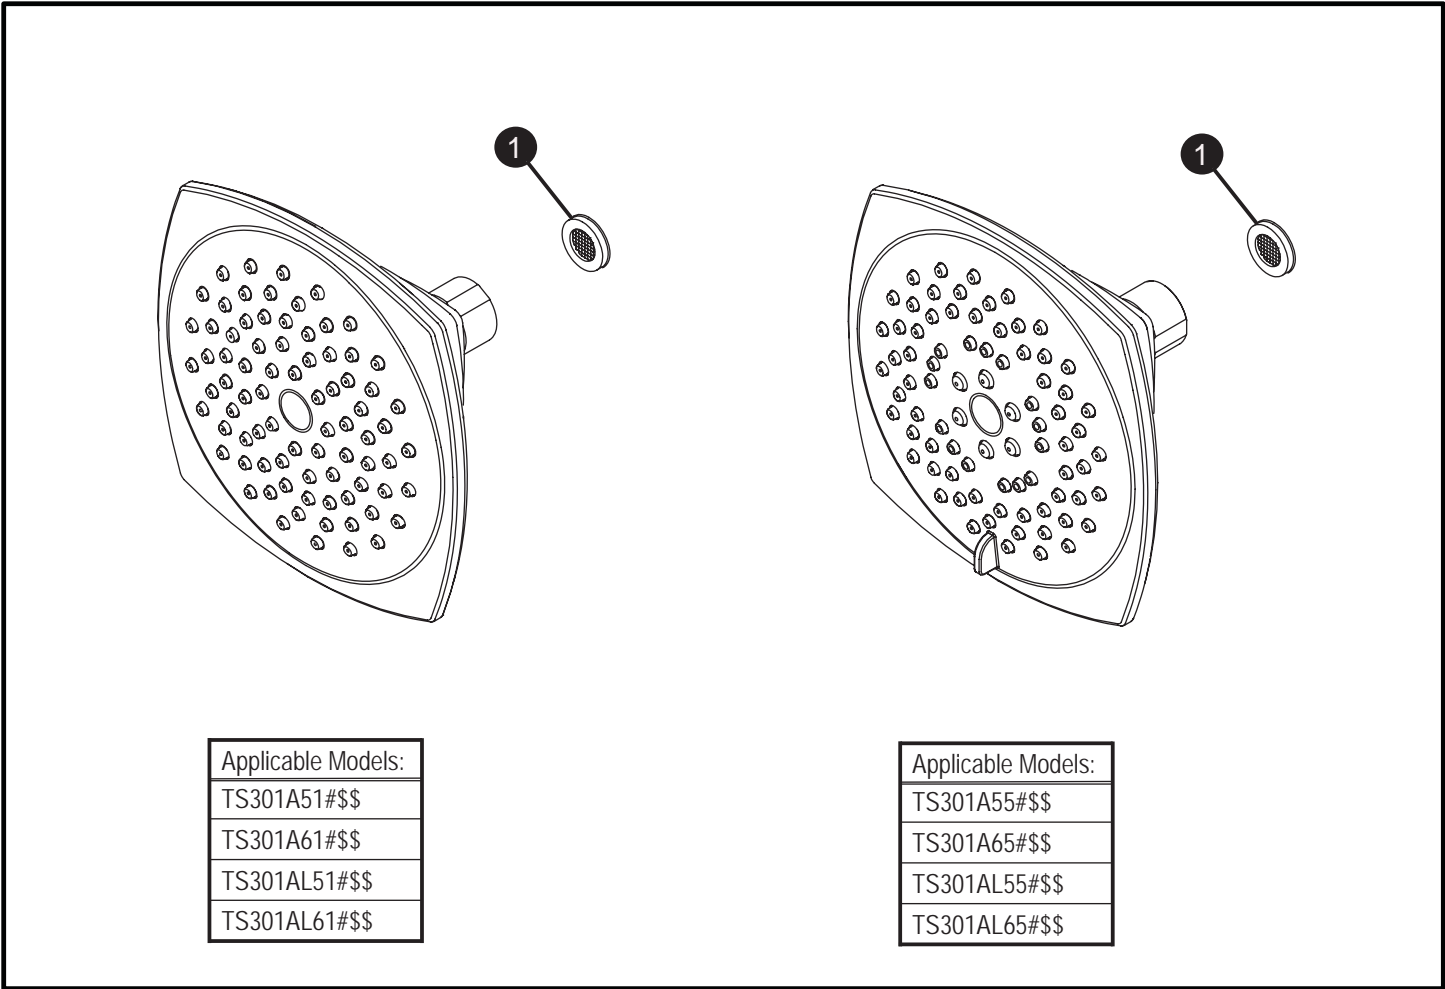

Traditional Collection Series B
Showerhead

Item	Part	Description
1	THP4808	Gasket / Filter (Qty. 2)

LEGEND
\$\$ = Denotes Finish
#CP = Polished Chrome
#BN = Brushed Nickel
#PN = Polished Nickel