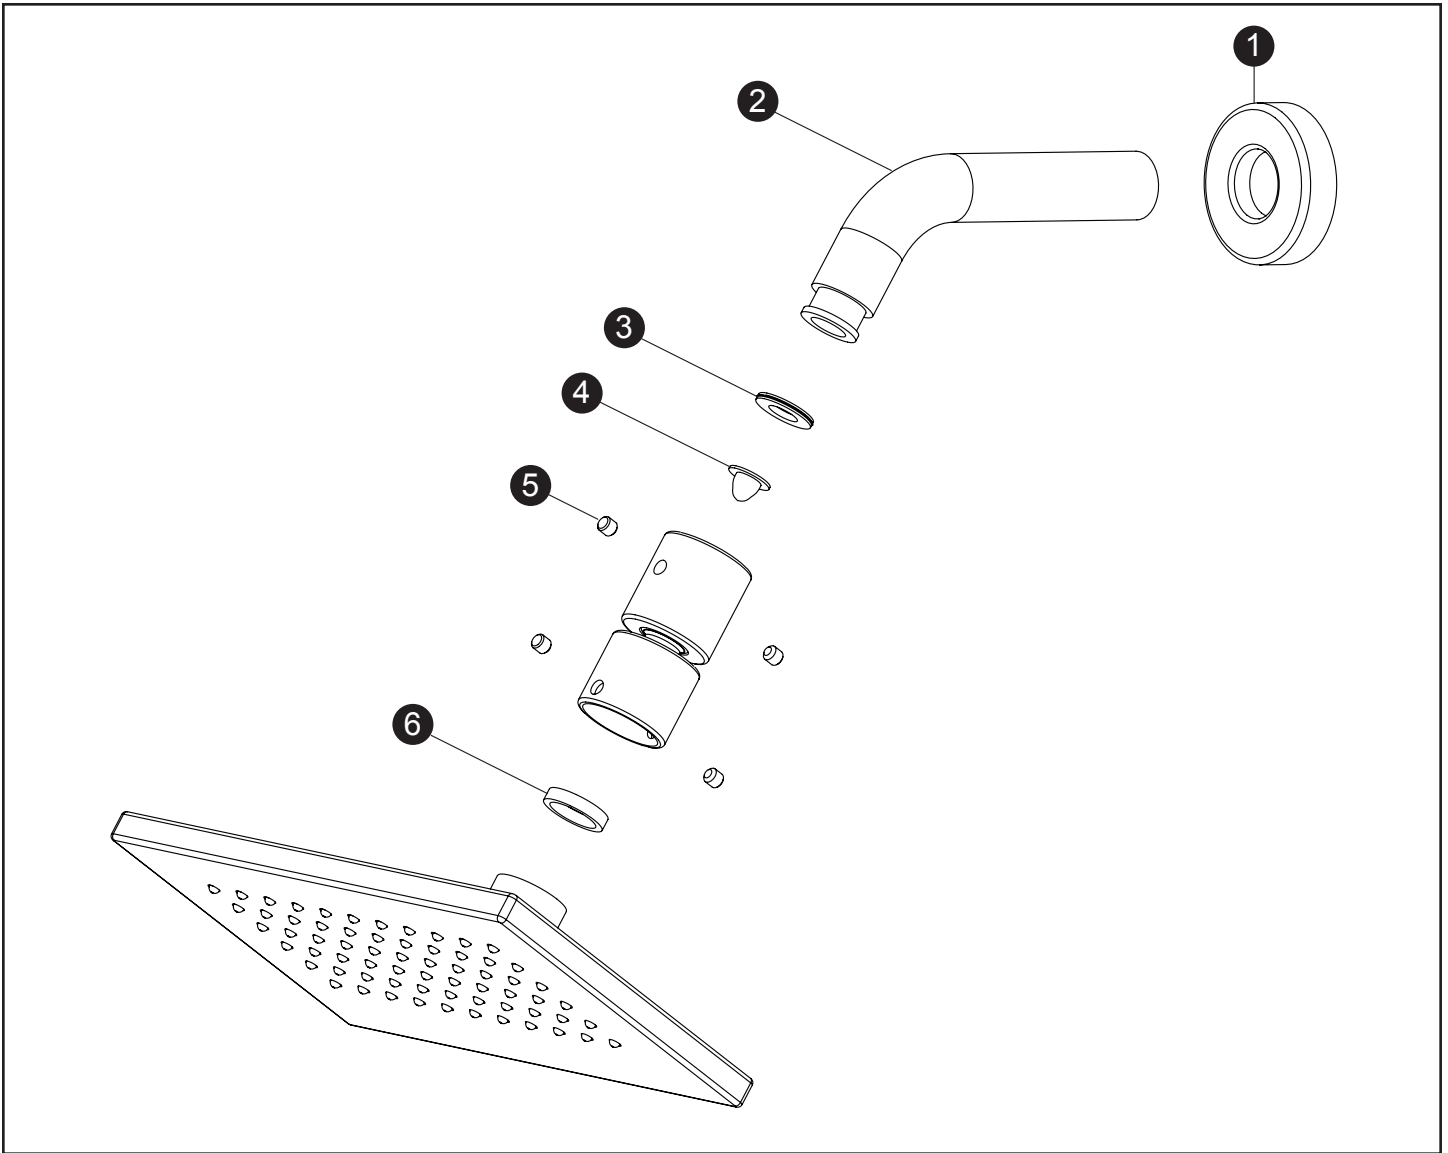

LEGATO®
Showerhead with Arm

LEGEND
\$\$ = Denotes Finish
#CP = Polished Chrome
#BN = Brushed Nickel
#PN = Polished Nickel

Item	Part	Description
1	THP4517#\$\$	Escutcheon
2	THP4582#\$\$	Shower Arm
3	THP4009	Gasket
4	THP4063	Filter
5	THP4583	Set Screw
6	THP4065	Gasket