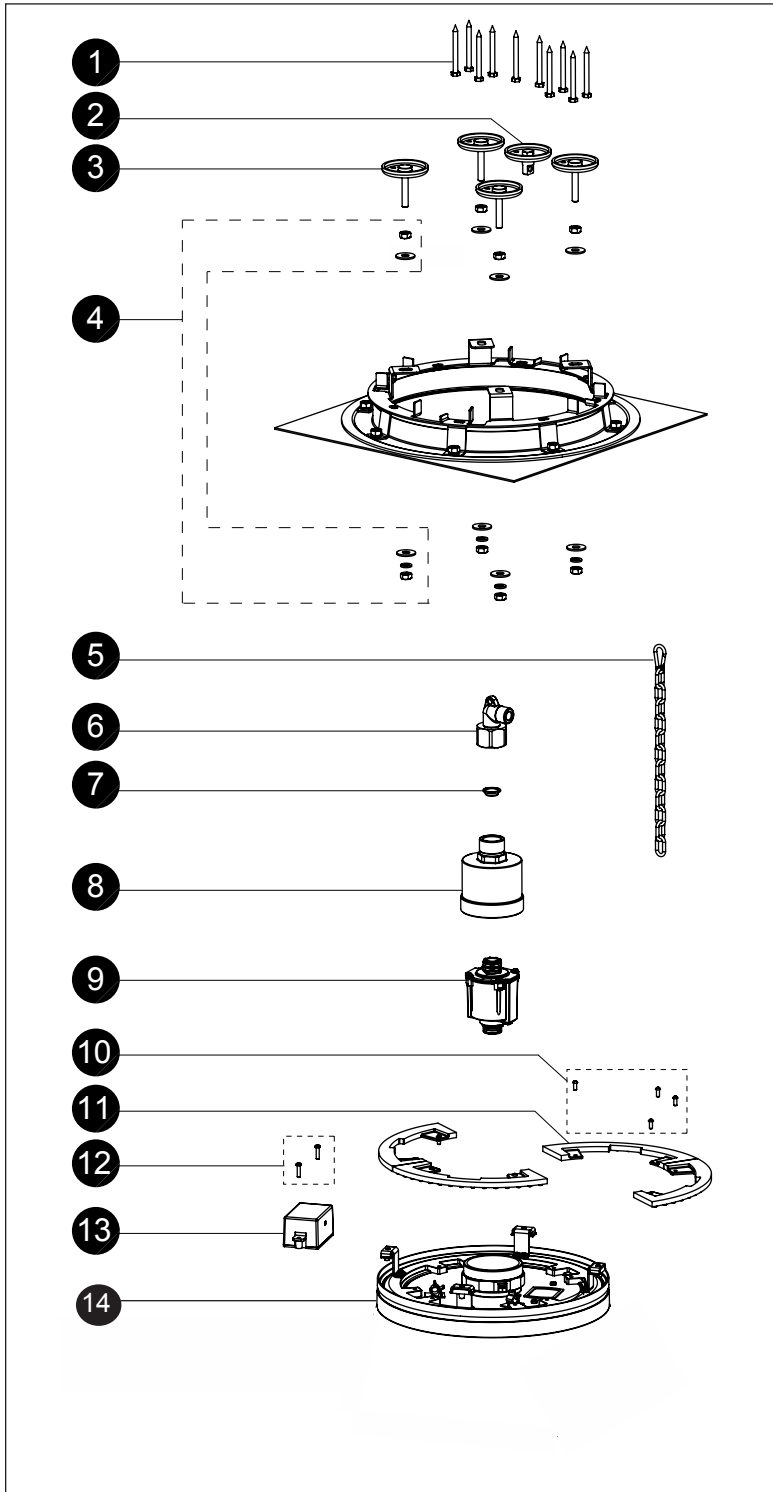

LEGATO®
EcoPower® LED Rain Showerhead

Item Part Description

1	THP4693	Screw
2	THP4694	Safety Chain Supporting Hardware
3	THP4695	Shower Support Hardware
4	THP4696	Supporting Screws & Washers
5	THP4697	Safety Chain
6	THP4698	Elbow
7	THP4389	Filter
8	THP4699	Generator Housing
9	THP4700	Generator Unit
10	THP4704	Screws
11	THP4703	LED Unit
12	THP4092	Screws
13	THP4701	Controller
14	THP4705	Showerhead

LEGEND
\$\$ = Denotes Finish
#CP = Polished Chrome