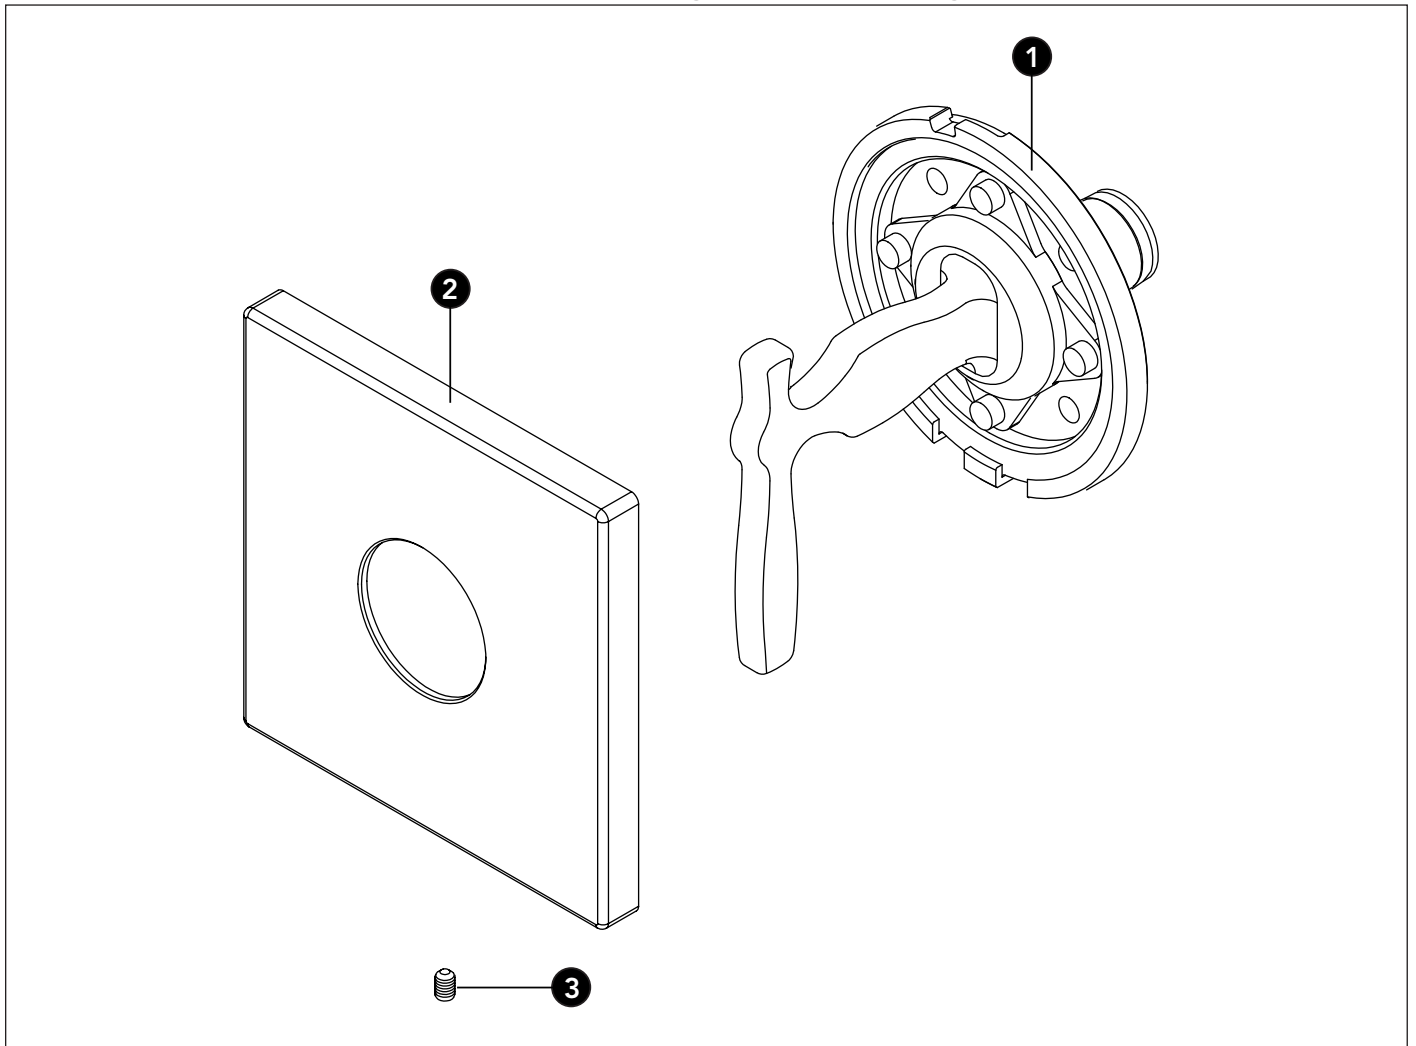

Trim only for One-Way Volume Control Valve

LEGEND
\$\$ = Denotes Finish
#CP = Polished Chrome
#BN = Brushed Nickel
#PN = Polished Nickel

Item	Part	Description
1	THP4599#\$\$	Volume Control Assembly
2	THP4600#\$\$	Faceplate
3	THP4365	Set Screw