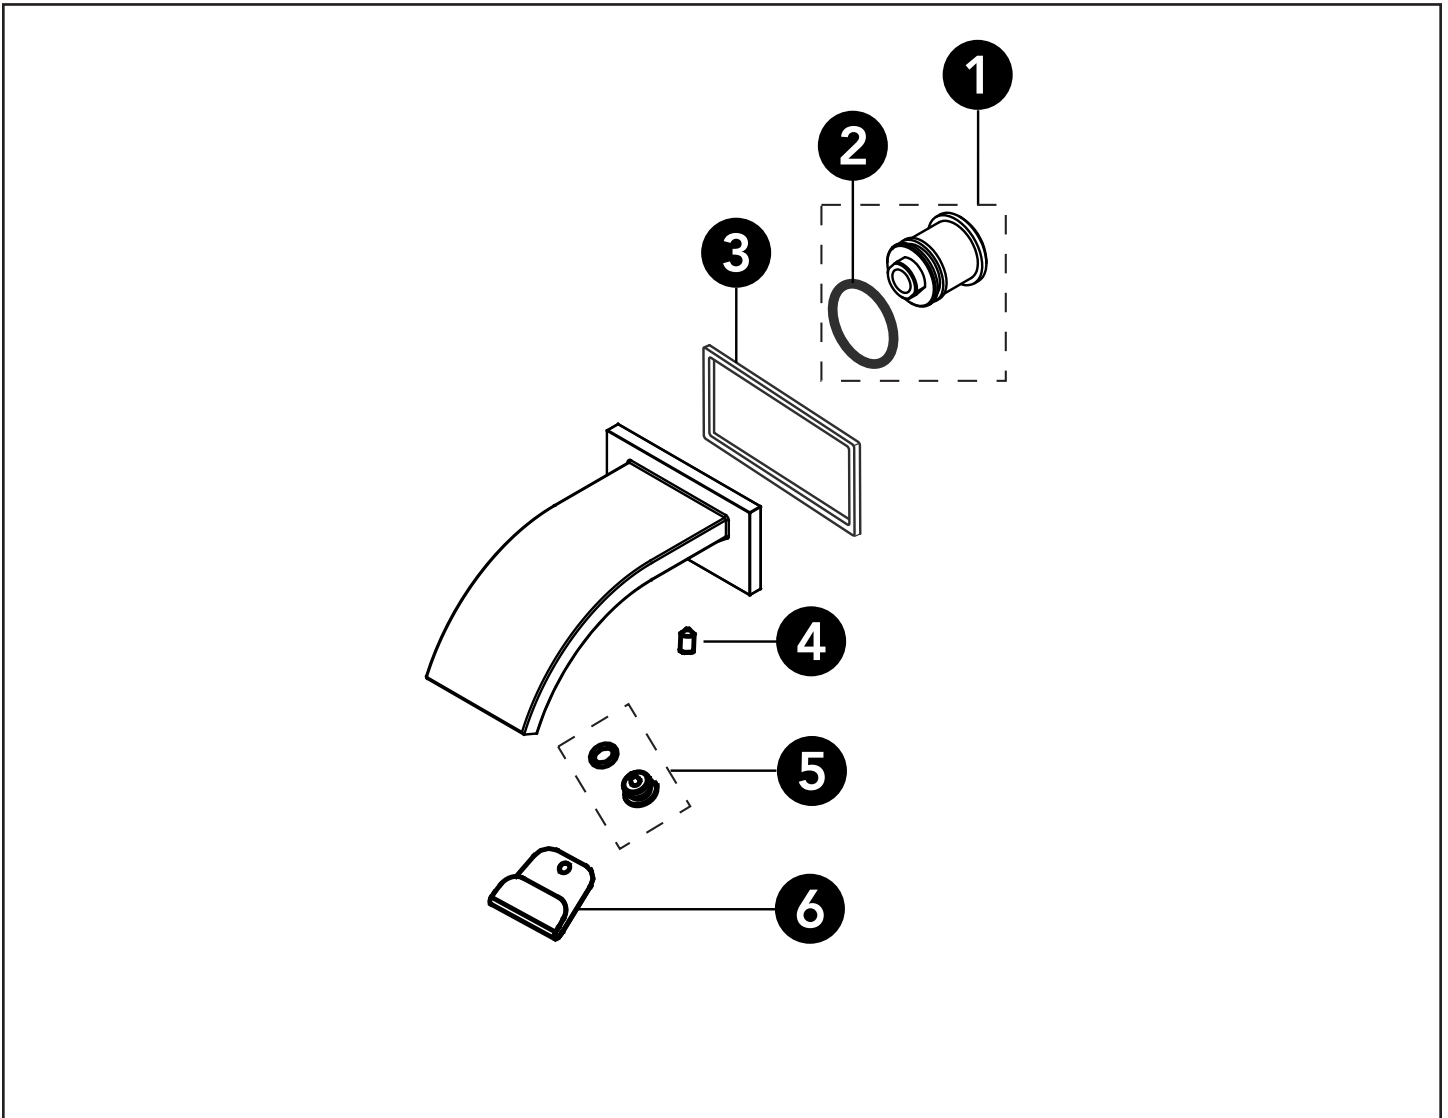

**AIMES®**  
**Wall Spout**

Item	Part	Description
1	THP4057	Pipe Adaptor & O-ring
2	THP4058	O-ring
3	THP4556	Gasket
4	THP4030	Set Screw
5	THP4558	Screen Retainer
6	THP4559	Filter Screen

LEGEND
\$\$ = Denotes Finish
#CP = Polished Chrome
#BN = Brushed Nickel
#PN = Polished Nickel