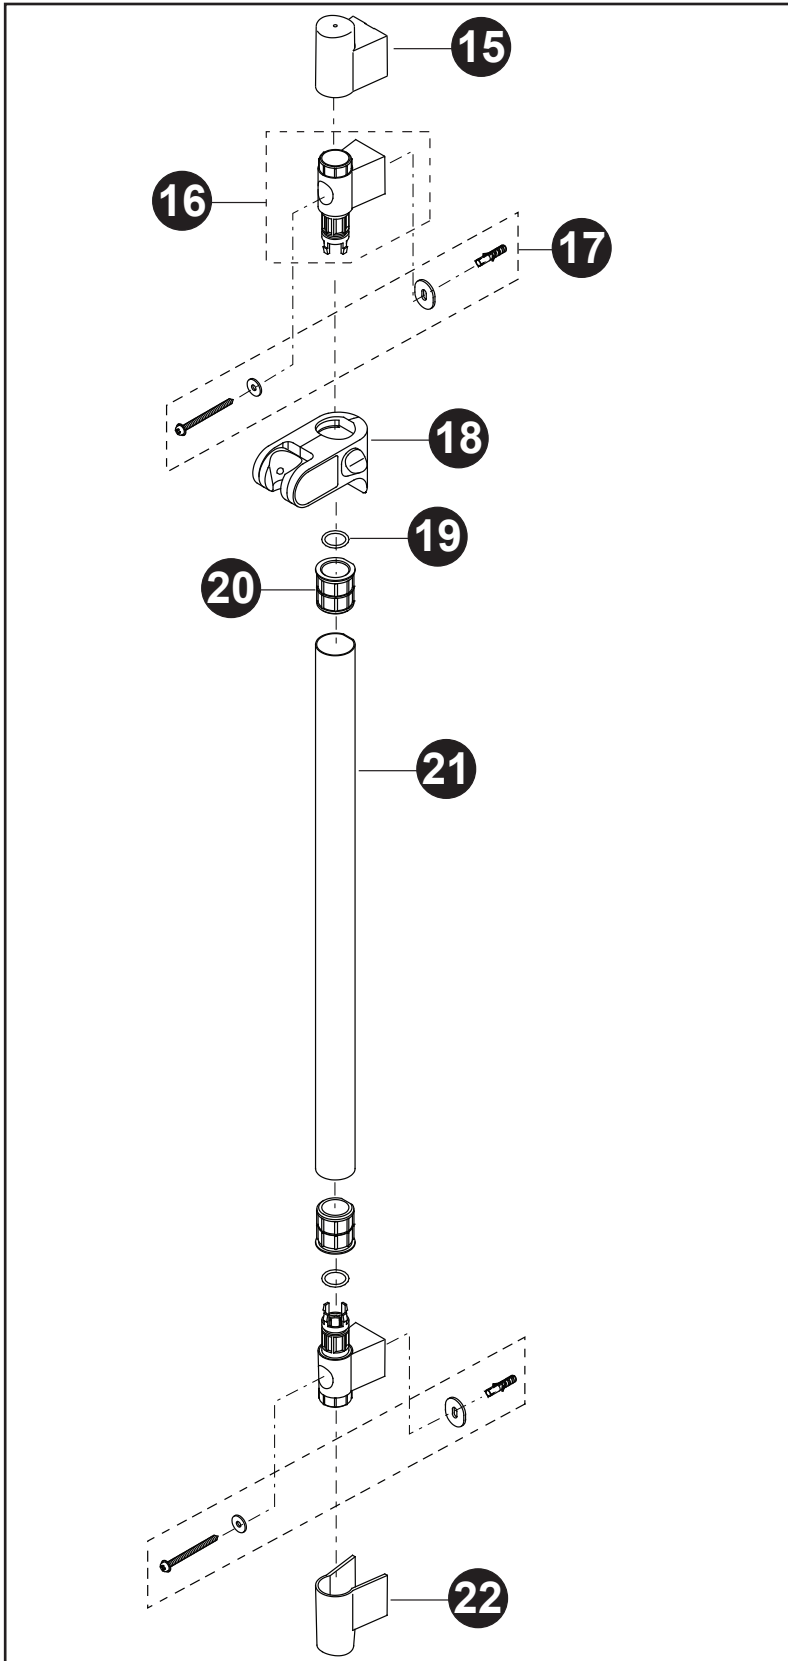

## Soirée Hand Shower w/ Slide Bar

Item	Part	Description
1	THP4068#\$\$	Hand Shower Head
2	THP4069	Flow Regulator
3	THP4070	O-Ring (for hand shower)
4	THP4071#\$\$	Flex Hose
5	THP4348#\$\$	Valve body
6	THP4073	Foam Gasket
7	THU4292#\$\$	Vacuum Breaker
8	THP4075	O-Ring (for valve body)
9	THP4040	Cartridge
10	THP4077	Handle Stem
11	THP4016	Panhead Screw & Washer
12	THP4078#\$\$	Sleeve
13	THP4079#\$\$	Control Knob
14	THP4080	Set Screw
15	THP4112#\$\$	Slidebar Cap (Top)
16	THP4118	Mounting Hardware
17	THP4116	Mounting Kit
18	THP4114#\$\$	Sliding Handshower holder
19	THP4115	O-Ring
20	THP4117	Connecting Nut
21	THP4111#\$\$	Pipe/ Slidebar
22	THP4113#\$\$	Slidebar Cap (Bottom)

### LEGEND

\$\$ = DENOTES FINISH

#CP - Polished Chrome

#BN - LifeKoat Brushed Nickel

#PN - LifeKoat Polished Nickel

#PB - LifeKoat Polished Brass