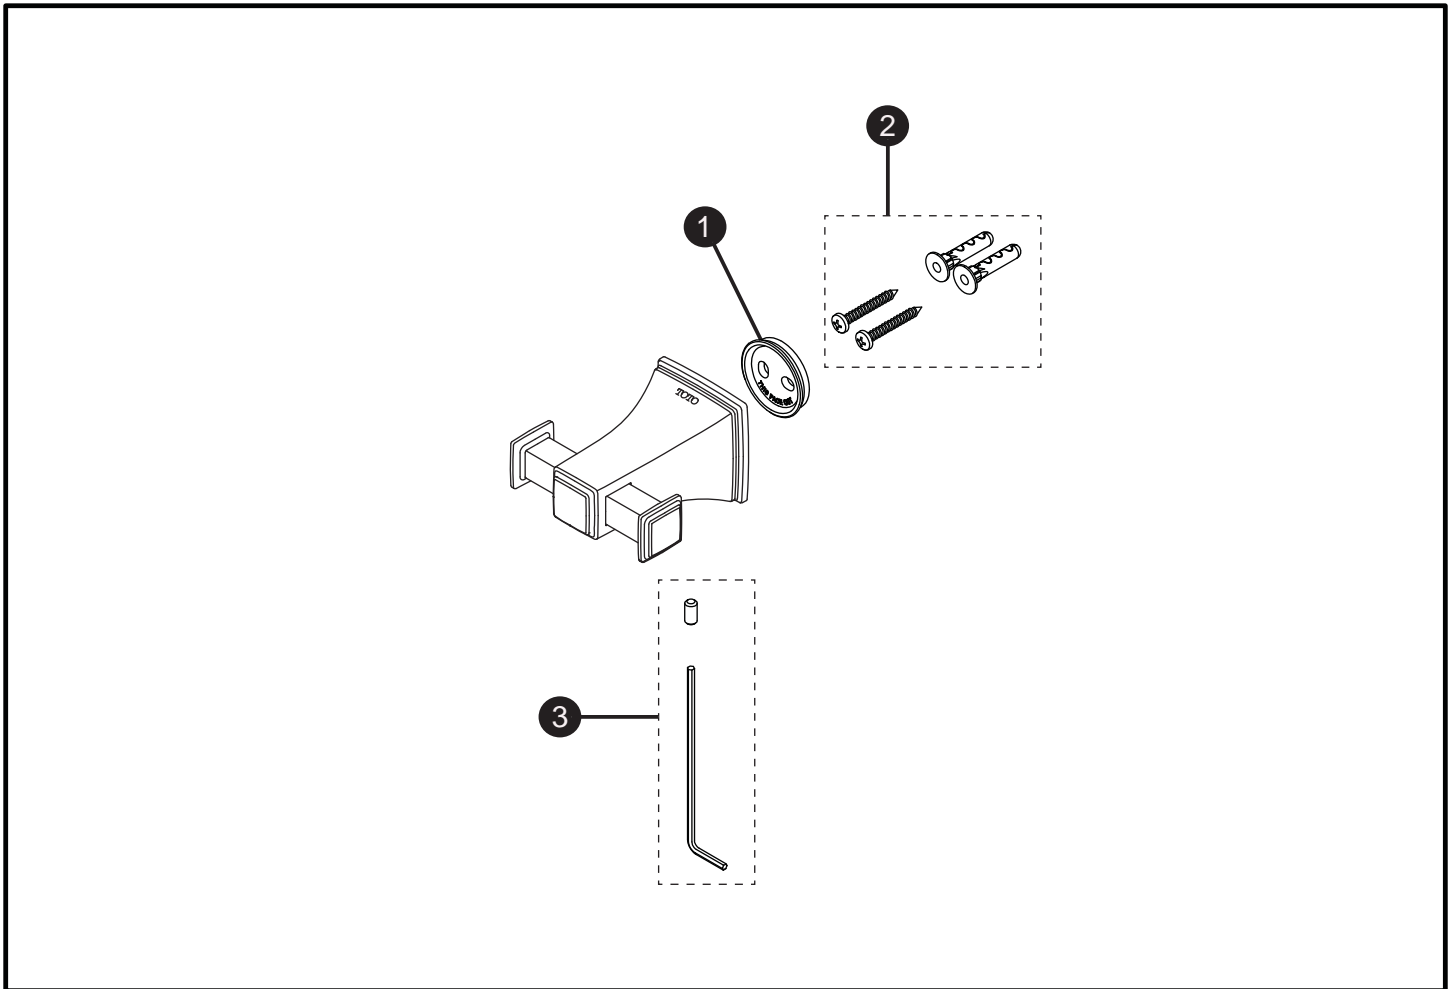

Traditional Collection Series B  
Double Robe Hook

Item	Part	Description
1	THP4917	Mounting Disk
2	THP4489	Mounting Hardware (1 set)
3	THP4968	Set Screw and Hex Wrench

LEGEND
\$\$ = Denotes Finish
#CP = Polished Chrome
#BN = Brushed Nickel
#PN = Polished Nickel