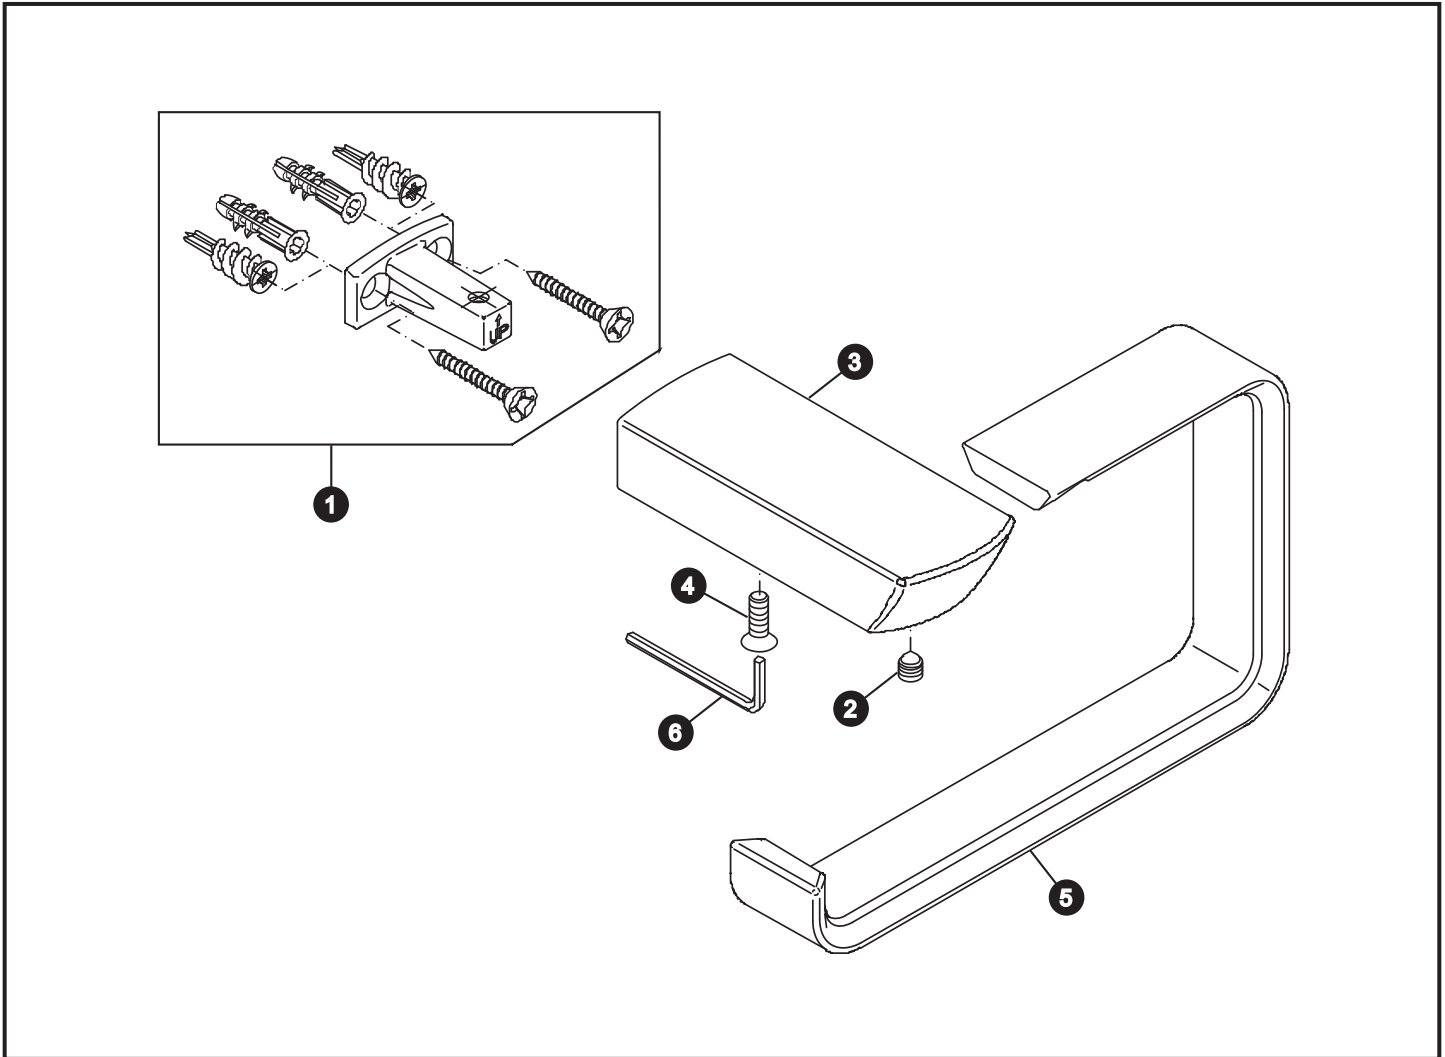

**YP960#\$\$**

**Soirée®  
Paper Towel Holder**

LEGEND	
\$\$	DENOTES FINISH
#CP	Polished Chrome
#BN	Brushed Nickel
#PN	Polished Nickel
#PB	Polished Brass

Item	Part	Description
1	THP4284	Mounting Hardware
2	THP4014	Set Screw
3	THP4330#\$\$	Escutcheon (Left w/TOTO)
4	6BU4125#\$\$	Set Screw
5	THP4331#\$\$	Paper Holder Bar
6	-----	Hex Wrench