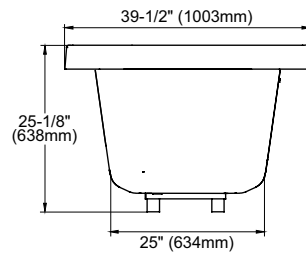

ABY964N

Soirée® 6' Soaker Bathtub

SPECIFICATIONS

- Size 72-3/8" L x 39-1/2" W
- Depth 20-1/2"
- Water Depth 15.9"
- Warranty 1 Year Limited Warranty on acrylic tub
  1 Year Limited Warranty on components and parts
- Material Cast Acrylic
- Shipping Weight 110 lbs.
- Shipping Dimensions 74" L x 44" W x 27" H
- Gallons 98 to overflow

INSTALLATION NOTES

Floor support under bath must provide a minimum of 75 lbs/square foot (366 kg/square meter) loading. Check local codes for requirements on installing an ASSE 1070/ASME A112. 1070/CSA B125.70 compliant device in series with the tub faucet.

TOTO®

These dimensions and specifications are subject to change without notice