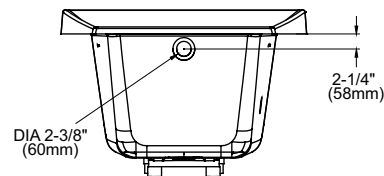

ABY964N

Soirée® 6' Soaker Bathtub

SPECIFICATIONS

- Size 72-3/8" L x 39-1/2" W
- Depth 20-1/2"
- Water Depth 15.9"
- Warranty 1 Year Limited Warranty on acrylic tub
  1 Year Limited Warranty on components and parts
- Material Cast Acrylic
- Shipping Weight 110 lbs.
- Shipping Dimensions 74" L x 44" W x 27" H
- Gallons 98 to overflow

INSTALLATION NOTES

Floor support under bath must provide a minimum of 75 lbs/square foot (366 kg/square meter) loading. Check local codes for requirements on installing an ASSE 1070/ASME A112. 1070/CSA B125.70 compliant device in series with the tub faucet.

TOTO®

These dimensions and specifications are subject to change without notice