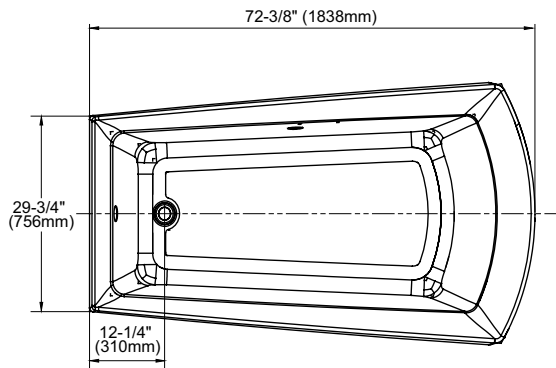

ABY964N

Soirée® 6' Soaker Bathtub

SPECIFICATIONS

- Size 72-3/8" L x 39-1/2" W
- Depth 20-1/2"
- Water Depth 15.9"
- Warranty 1 Year Limited Warranty on acrylic tub
  1 Year Limited Warranty on components and parts
- Material Cast Acrylic
- Shipping Weight 110 lbs.
- Shipping Dimensions 74" L x 44" W x 27" H
- Gallons 98 to overflow

INSTALLATION NOTES

Floor support under bath must provide a minimum of 75 lbs/square foot (366 kg/square meter) loading. Check local codes for requirements on installing an ASSE 1070/ASME A112. 1070/CSA B125.70 compliant device in series with the tub faucet.

TOTO®

These dimensions and specifications are subject to change without notice