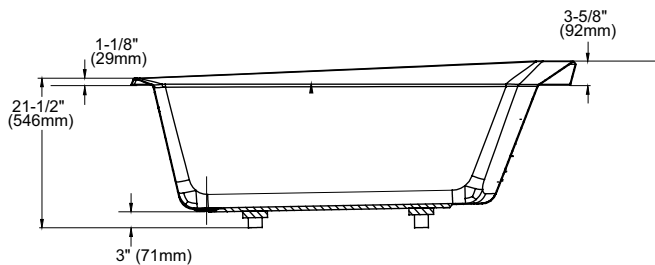

ABY964N

Soirée® 6' Soaker Bathtub

SPECIFICATIONS

- Size 72-3/8" L x 39-1/2" W
- Depth 20-1/2"
- Water Depth 15.9"
- Warranty 1 Year Limited Warranty on acrylic tub
  1 Year Limited Warranty on components and parts
- Material Cast Acrylic
- Shipping Weight 110 lbs.
- Shipping Dimensions 74" L x 44" W x 27" H
- Gallons 98 to overflow

INSTALLATION NOTES

Floor support under bath must provide a minimum of 75 lbs/square foot (366 kg/square meter) loading. Check local codes for requirements on installing an ASSE 1070/ASME A112. 1070/CSA B125.70 compliant device in series with the tub faucet.

TOTO®

These dimensions and specifications are subject to change without notice