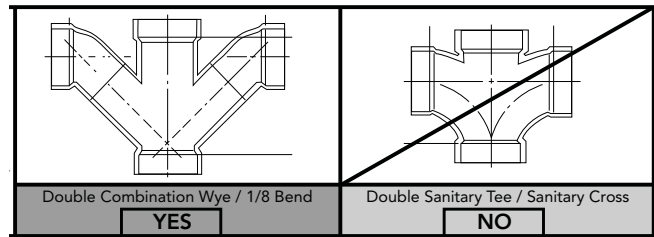

OPTIONAL ROUGH-IN

- 10" rough-in TSU1W.10
- 14" rough-in TSU1W.14

PRODUCT SPECIFICATION

The one-piece high-efficiency Double Cyclone flushing system toilet shall be 1.28GPF/4.8LPF. Toilet shall have optional SanaGloss ceramic glaze and be at Universal Height. Toilet shall have low-profile tank, elongated front bowl with SoftClose seat and Chrome trip lever. Toilet shall be TOTO Model MS644114CEF_____.

MS644114CEF(G)

Carolina® II One-Piece High-Efficiency Toilet, 1.28GPF

SPECIFICATIONS

- Water Use 1.28 GPF/4.8LPF
- Flush System Double Cyclone®
- Min. Water Pressure 8 psi (flowing)
- Water Surface 6-7/8" x 9-3/4"
- Trap Diameter 2-1/8"
- Rough-in 12"
- Trap Seal 2-1/8"
- Warranty One Year Limited Warranty
- Material Vitreous china
- Shipping Weight 108 lbs.
- Shipping Dimensions 29-1/2" L x 18" W x 19-1/4" H¹ x 27-1/8" H²

INSTALLATION NOTES

Back-to-Back Toilet Installations:
 TOTO recommends the use of a nationally listed, double sanitary tee-wye only, in vertical waste stacks, in accordance with the stipulations noted in the majority of nationally recognized plumbing codes.