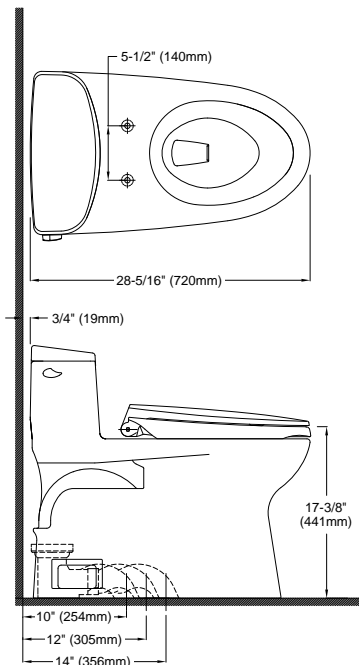

OPTIONAL ROUGH-IN

- 10" rough-in TSU1W.10
- 14" rough-in TSU1W.14

PRODUCT SPECIFICATION

The one-piece high-efficiency Double Cyclone flushing system toilet shall be 1.28GPF/4.8LPF. Toilet shall have optional SanaGloss ceramic glaze and be at Universal Height. Toilet shall have low-profile tank, elongated front bowl with SoftClose seat and Chrome trip lever. Toilet shall be TOTO Model MS644114CEF_____.

MS644114CEF(G)

Carolina® II One-Piece High-Efficiency Toilet, 1.28GPF

SPECIFICATIONS

- Water Use 1.28 GPF/4.8LPF
- Flush System Double Cyclone®
- Min. Water Pressure 8 psi (flowing)
- Water Surface 6-7/8" x 9-3/4"
- Trap Diameter 2-1/8"
- Rough-in 12"
- Trap Seal 2-1/8"
- Warranty One Year Limited Warranty
- Material Vitreous china
- Shipping Weight 108 lbs.
- Shipping Dimensions 29-1/2" L x 18" W x 19-1/4" H¹ x 27-1/8" H²

These dimensions and specifications are subject to change without notice