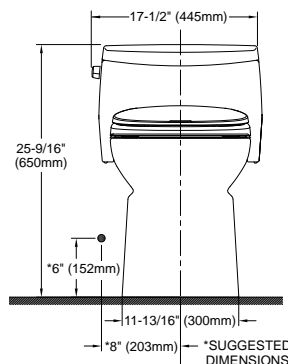

OPTIONAL ROUGH-IN

- 10" rough-in TSU1W.10
- 14" rough-in TSU1W.14

PRODUCT SPECIFICATION

The one-piece high-efficiency Double Cyclone flushing system toilet shall be 1.28GPF/4.8LPF. Toilet shall have optional SanaGloss ceramic glaze and be at Universal Height. Toilet shall have low-profile tank, elongated front bowl with SoftClose seat and Chrome trip lever. Toilet shall be TOTO Model MS644114CEF_____.

MS644114CEF(G)

Carolina® II One-Piece High-Efficiency Toilet, 1.28GPF

SPECIFICATIONS

- Water Use 1.28 GPF/4.8LPF
- Flush System Double Cyclone®
- Min. Water Pressure 8 psi (flowing)
- Water Surface 6-7/8" x 9-3/4"
- Trap Diameter 2-1/8"
- Rough-in 12"
- Trap Seal 2-1/8"
- Warranty One Year Limited Warranty
- Material Vitreous china
- Shipping Weight 108 lbs.
- Shipping Dimensions 29-1/2" L x 18" W x 19-1/4" H¹ x 27-1/8" H²

These dimensions and specifications are subject to change without notice