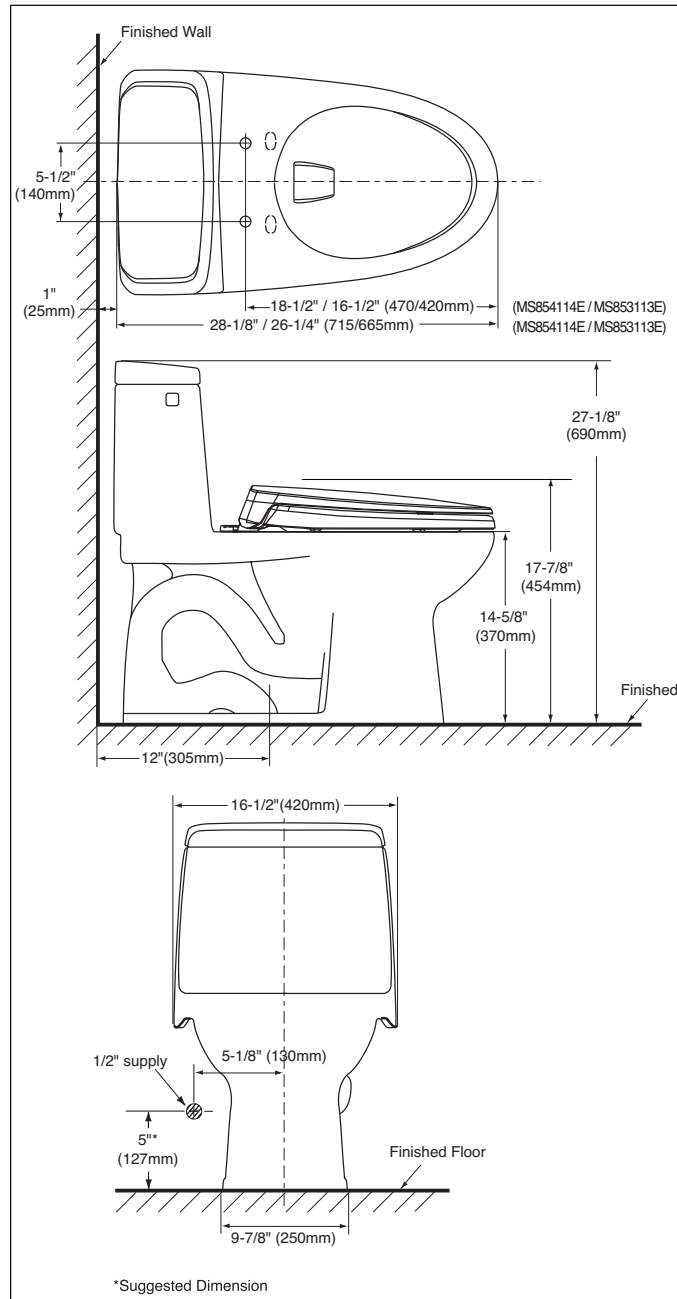

■ SPECIFICATIONS

Water Use: 1.28 Gpf/4.8Lpf
 Flush System: Gravity Feed
 (E-Max® Technology)

Min. Water Pressure: 8 psi (Static)

Water Surface: 10" x 8"

Trap Dia.: 2-1/8"

Rough-in: 12"

Trap Seal: 2-3/8"

Warranty: Five Year Limited Warranty

Material: Vitreous China

Shipping Weight: **MS854114E** 89 lbs.
MS853113E 89 lbs.
 (Includes SoftClose Seat)

Shipping Dimensions:
MS854114E / MS853113E
 30³/₄"L x 18¹/₈"W x 27¹/₈"H

Fixture dimensions and hydraulic performance meet or exceed ANSI/ASME standard A112.19.2 and CAN/CSA B 45 requirements.

Listing / Approvals: IAPMO/c-UPC, CSA, City of Los Angeles, State of Massachusetts, and others.

These dimensions and specifications are subject to change without notice.

U.S. Patent: D379.496 D406.329
 5.850.639 5.918.325