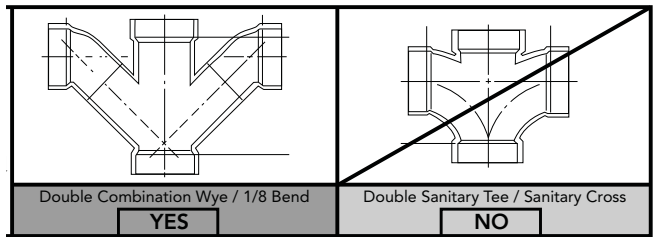

OPTIONAL ROUGH-IN

- 10" rough-in TSU1W.10
- 14" rough-in TSU1W.14

PRODUCT SPECIFICATION

The one-piece high-efficiency Double Cyclone flushing system toilet shall be 1.28GPF/4.8LPF. Toilet shall have optional SanaGloss ceramic glaze and be at Universal Height. Toilet shall have high-profile tank, elongated front bowl with SoftClose seat and Chrome trip lever. Toilet shall be TOTO Model MS614114CEF_____.

MS614114CEF(G)

Carlyle® II One-Piece high-Efficiency Toilet, 1.28GPF

SPECIFICATIONS

- Water Use 1.28 GPF/4.8LPF
- Flush System Double Cyclone®
- Min. Water Pressure 8 psi (flowing)
- Water Surface 6-7/8" x 9-3/4"
- Trap Diameter 2-1/8"
- Rough-in 12"
- Trap Seal 2-1/8"
- Warranty One Year Limited Warranty
- Material Vitreous china
- Shipping Weight 110 lbs.
- Shipping Dimensions 32" L x 20" W x 17-3/4" H¹ x 28-3/4" H²

INSTALLATION NOTES

Back-to-Back Toilet Installations:
 TOTO recommends the use of a nationally listed, double sanitary tee-wye only, in vertical waste stacks, in accordance with the stipulations noted in the majority of nationally recognized plumbing codes.