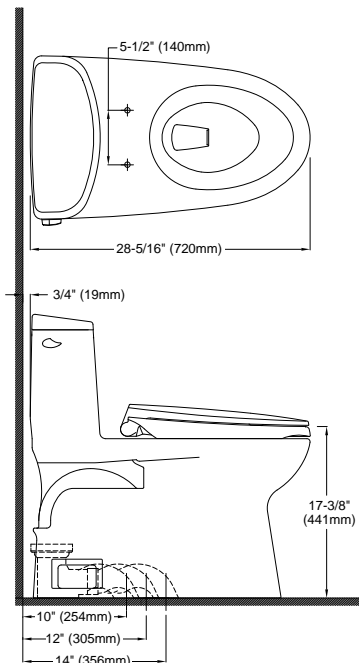

OPTIONAL ROUGH-IN

- 10" rough-in TSU1W.10
- 14" rough-in TSU1W.14

PRODUCT SPECIFICATION

The one-piece high-efficiency Double Cyclone flushing system toilet shall be 1.28GPF/4.8LPF. Toilet shall have optional SanaGloss ceramic glaze and be at Universal Height. Toilet shall have high-profile tank, elongated front bowl with SoftClose seat and Chrome trip lever. Toilet shall be TOTO Model MS614114CEF_____.

MS614114CEF(G)

Carlyle® II One-Piece high-Efficiency Toilet, 1.28GPF

SPECIFICATIONS

- Water Use 1.28 GPF/4.8LPF
- Flush System Double Cyclone®
- Min. Water Pressure 8 psi (flowing)
- Water Surface 6-7/8" x 9-3/4"
- Trap Diameter 2-1/8"
- Rough-in 12"
- Trap Seal 2-1/8"
- Warranty One Year Limited Warranty
- Material Vitreous china
- Shipping Weight 110 lbs.
- Shipping Dimensions 32" L x 20" W x 17-3/4" H¹ x 28-3/4" H²

These dimensions and specifications are subject to change without notice