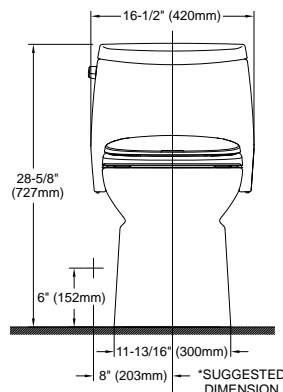

TOTO®

MS614114CEF(G)

Carlyle® II One-Piece High-Efficiency Toilet, 1.28GPF

FEATURES

- Double Cyclone® flushing system, low consumption (1.28GPF/4.8LPF)
- Skirted design
- SanaGloss® ceramic glaze - prevents debris and mold from sticking to ceramic surfaces, leading to fewer chemicals and less water in cleaning (not avail on Ebony #51)
- Universal Height
- Decorative one-piece design with high-profile tank
- Elongated front bowl with SoftClose® seat (SS114)
- 12" Unifit rough-in
- Chrome trip lever

OPTIONAL ROUGH-IN

- 10" rough-in TSU1W.10
- 14" rough-in TSU1W.14

PRODUCT SPECIFICATION

The one-piece high-efficiency Double Cyclone flushing system toilet shall be 1.28GPF/4.8LPF. Toilet shall have optional SanaGloss ceramic glaze and be at Universal Height. Toilet shall have high-profile tank, elongated front bowl with SoftClose seat and Chrome trip lever. Toilet shall be TOTO Model MS614114CEF_____.

MS614114CEF(G)

Carlyle® II One-Piece high-Efficiency Toilet, 1.28GPF

SPECIFICATIONS

- Water Use 1.28 GPF/4.8LPF
- Flush System Double Cyclone®
- Min. Water Pressure 8 psi (flowing)
- Water Surface 6-7/8" x 9-3/4"
- Trap Diameter 2-1/8"
- Rough-in 12"
- Trap Seal 2-1/8"
- Warranty One Year Limited Warranty
- Material Vitreous china
- Shipping Weight 110 lbs.
- Shipping Dimensions 32" L x 20" W x 17-3/4" H¹ x 28-3/4" H²

These dimensions and specifications are subject to change without notice