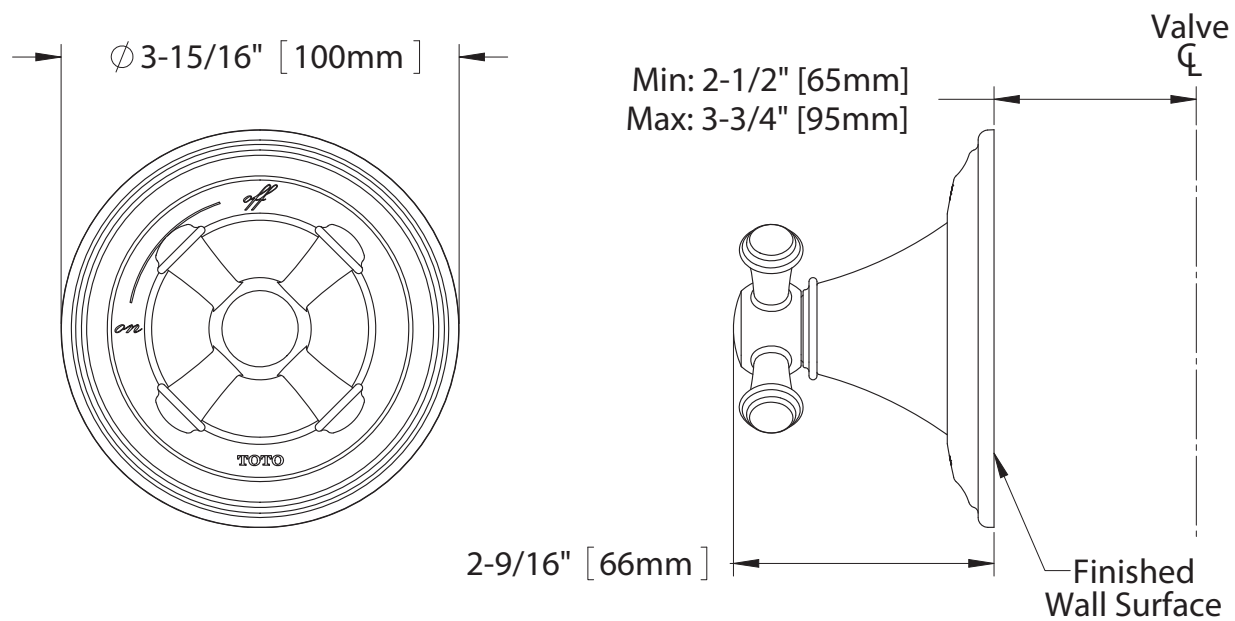

PRODUCT SPECIFICATION

Volume control trim shall be TOTO Model TS220C#____ and required valve shall be TSMA sold separately.

TS220C

Vivian™ Volume Control Trim, Cross Handle

SPECIFICATIONS

- Warranty Lifetime Limited Warranty (Residential Use)
One Year (Commercial Use)
- Material Brass
- Shipping Weight 1.6 lbs.
- Shipping Dimensions 7"L x 3-1/2"W x 4"H

INSTALLATION NOTES

VALVE REQUIRED:
Volume control valve model TSMA sold separately.

TOTO®

These dimensions and specifications are subject to change without notice