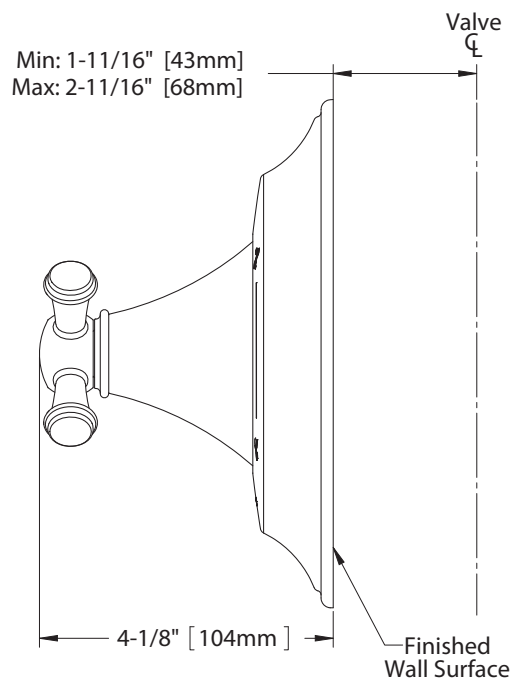

PRODUCT SPECIFICATION

Pressure balance valve trim shall be TOTO Model TS220P#____ and required valve shall be TSPTM sold separately.

TS220P

Vivian™ Pressure Balance Valve Trim With Cross Handle

SPECIFICATIONS

- Warranty Lifetime Limited Warranty (Residential Use)
One Year (Commercial Use)
- Material Brass
- Shipping Weight 3.2 lbs.
- Shipping Dimensions 8-1/2" L x 7-1/2" W x 5-1/2" H

INSTALLATION NOTES

VALVE REQUIRED:
Pressure balancing valve model TSPTM sold separately.