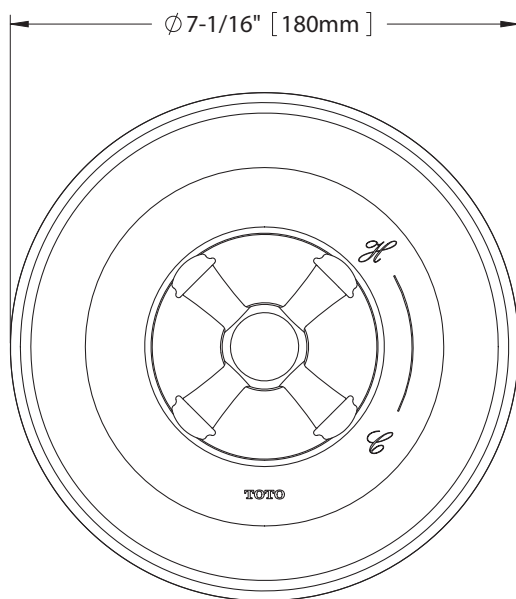

PRODUCT SPECIFICATION

Pressure balance valve trim shall be TOTO Model TS220P#____ and required valve shall be TSPTM sold separately.

TS220P

Vivian™ Pressure Balance Valve Trim With Cross Handle

SPECIFICATIONS

- Warranty Lifetime Limited Warranty (Residential Use)
One Year (Commercial Use)
- Material Brass
- Shipping Weight 3.2 lbs.
- Shipping Dimensions 8-1/2" L x 7-1/2" W x 5-1/2" H

INSTALLATION NOTES

VALVE REQUIRED:
Pressure balancing valve model TSPTM sold separately.