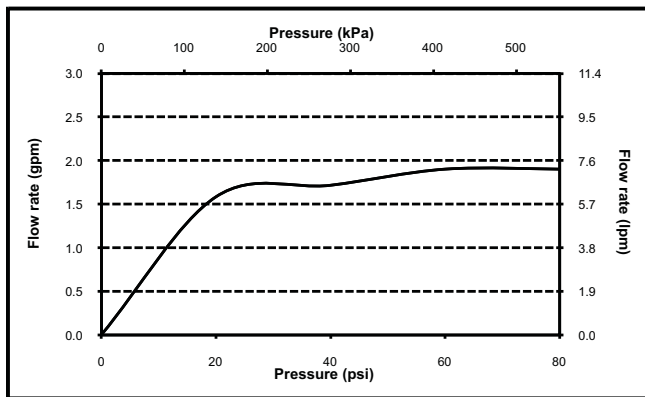

TS300AL51 & TS300AL61

Traditional Collection Series A Single-Spray Showerhead

SPECIFICATIONS

- Warranty Lifetime Limited Warranty (Residential Use)
  One Year (Commercial Use)
- Material Brass / Plastics
- Shipping Weight TS300AL51: 0.9 lbs.
  TS300AL61: 1.0 lbs.
- Shipping Dimensions TS300AL51 & TS300AL61:
  3-1/2" L x 5-3/4" W x 6-3/4" H
- Maximum Flow Rate 2.0 gpm (7.6 lpm)

INSTALLATION NOTES

OPTIONAL SHOWERHEAD COMPONENT
TS300N6: Shower Arm 6" sold separately.

TOTO

These dimensions and specifications are subject to change without notice