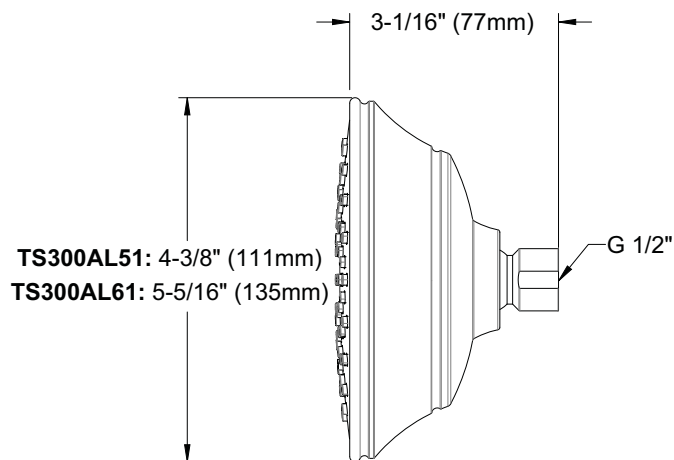

The single-spray showerhead shall have a maximum flow rate of 2.0 gpm (7.6 lpm). TS300AL51 shall have a 4-1/2" showerhead and a 4" diameter spray face. TS300AL61 shall have a 5-1/2" showerhead and a 5" diameter spray face. Product shall have a single spray. Product shall have rubber nozzles to prevent limescale build up. Product shall be TOTO Model TS300AL____ #____.

TS300AL51: Traditional Collection Series A Single-Spray Showerhead 4-1/2"

TS300AL61: Traditional Collection Series A Single-Spray Showerhead 5-1/2"

Please note the following component is sold separately:

TS300N6: Shower Arm 6"

TS300AL51 & TS300AL61

Traditional Collection Series A Single-Spray Showerhead

SPECIFICATIONS

- Warranty Lifetime Limited Warranty (Residential Use)
One Year (Commercial Use)
- Material Brass / Plastics
- Shipping Weight TS300AL51: 0.9 lbs.
TS300AL61: 1.0 lbs.
- Shipping Dimensions TS300AL51 & TS300AL61:
3-1/2" L x 5-3/4" W x 6-3/4" H
- Maximum Flow Rate 2.0 gpm (7.6 lpm)

INSTALLATION NOTES

OPTIONAL SHOWERHEAD COMPONENT
TS300N6: Shower Arm 6" sold separately.

TOTO

These dimensions and specifications are subject to change without notice