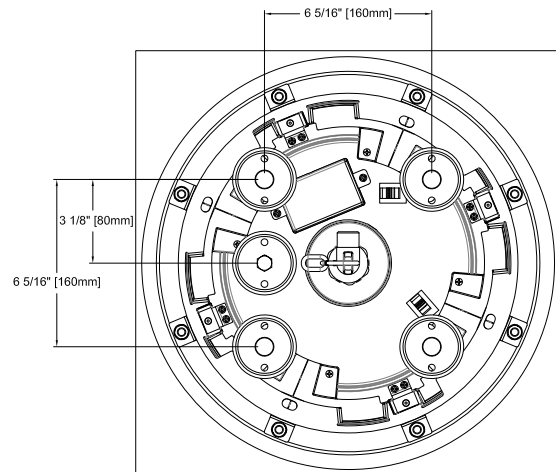

Aimes® Ceiling-Mount Showerhead with LED Lighting

FEATURES

- Hydropower self-generating system
- No external power required
- LED lighting system
- Maximum flow rate of 2.5 gpm (9.5 lpm)
- 11" spray face
- Single spray showerhead
- Rubber nozzles to prevent limescale build up
- Ceiling-mount installation

PRODUCT SPECIFICATION

The ceiling-mount showerhead shall have a hydro-power self-generating system. Product shall have no external power required. Product shall have a LED lighting system. Product shall have a single spray face. Product shall have rubber nozzles to prevent limescale build up. Product shall have a flow rate of 2.5 gallons per minute. Showerhead shall be TOTO Model TS626KG#_____.

TS626KG

Aimes® Ceiling-Mount Showerhead with LED Lighting

SPECIFICATIONS

- Warranty: Lifetime Limited Warranty (Residential Use)
One Year (Commercial Use)
- Material: Bronze and Epoxy Resin
- Shipping Weight: 28.2 lbs.
- Shipping Dimensions: 17-1/2" L x 17-3/4" W x 14" H
- Maximum Flow Rate: 2.5 gpm (9.5 lpm)

TOTO®

These dimensions and specifications are subject to change without notice