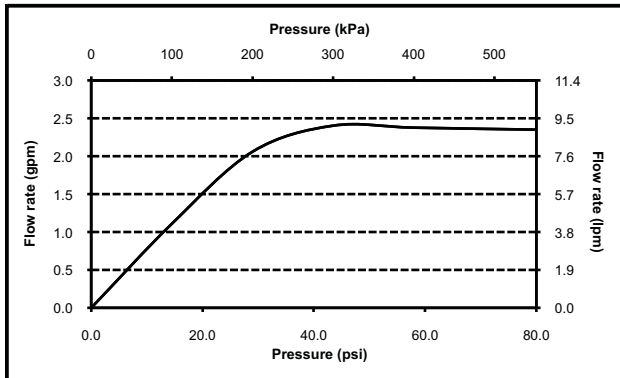

Aimes® Ceiling-Mount Showerhead with LED Lighting

FEATURES

- Hydropower self-generating system
- No external power required
- LED lighting system
- Maximum flow rate of 2.5 gpm (9.5 lpm)
- 11" spray face
- Single spray showerhead
- Rubber nozzles to prevent limescale build up
- Ceiling-mount installation

PRODUCT SPECIFICATION

The ceiling-mount showerhead shall have a hydro-power self-generating system. Product shall have no external power required. Product shall have a LED lighting system. Product shall have a single spray face. Product shall have rubber nozzles to prevent limescale build up. Product shall have a flow rate of 2.5 gallons per minute. Showerhead shall be TOTO Model TS626KG#_____.

TS626KG

Aimes® Ceiling-Mount Showerhead with LED Lighting

SPECIFICATIONS

- Warranty: Lifetime Limited Warranty (Residential Use)
One Year (Commercial Use)
- Material: Bronze and Epoxy Resin
- Shipping Weight: 28.2 lbs.
- Shipping Dimensions: 17-1/2" L x 17-3/4" W x 14" H
- Maximum Flow Rate: 2.5 gpm (9.5 lpm)