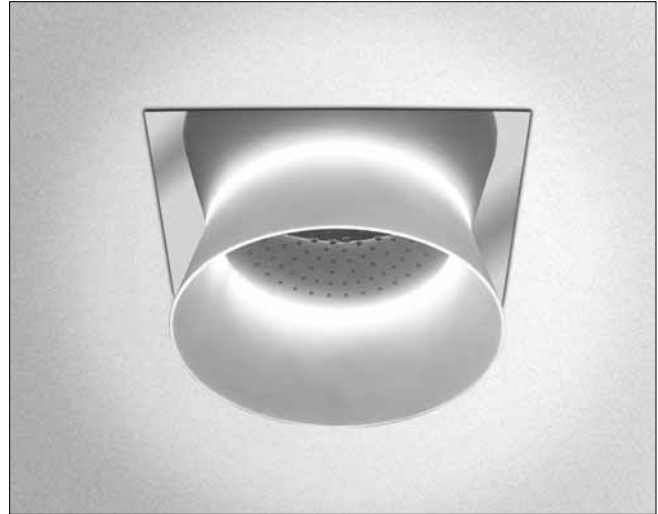

Aimes® Ceiling-Mount Showerhead with LED Lighting

FEATURES

- Hydropower self-generating system
- No external power required
- LED lighting system
- Maximum flow rate of 2.5 gpm (9.5 lpm)
- 11" spray face
- Single spray showerhead
- Rubber nozzles to prevent limescale build up
- Ceiling-mount installation

COLORS/FINISHES

- #CP Polished Chrome

CODES/STANDARDS

- Meets or exceeds ASME A112.18.1/CSA B125.1
- Certifications: IAPMO(cUPC), State of Massachusetts and others
- Code Compliance: UPC, IPC, NSPC, NPC Canada, and others

PRODUCT SPECIFICATION

The ceiling-mount showerhead shall have a hydro-power self-generating system. Product shall have no external power required. Product shall have a LED lighting system. Product shall have a single spray face. Product shall have rubber nozzles to prevent limescale build up. Product shall have a flow rate of 2.5 gallons per minute. Showerhead shall be TOTO Model TS626KG#_____.