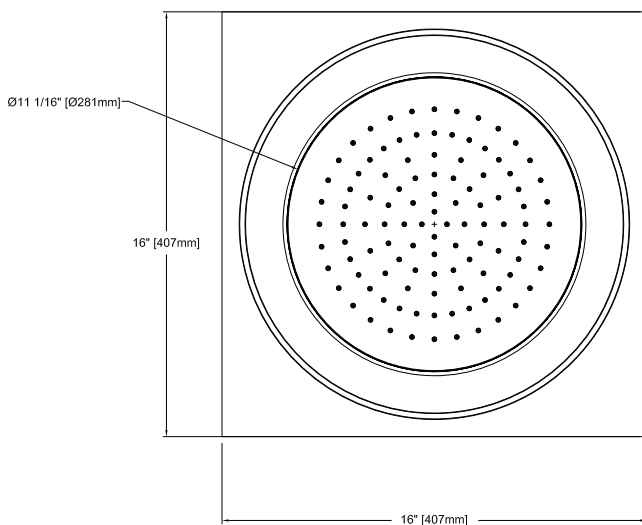

Aimes® Ceiling-Mount Showerhead with LED Lighting

FEATURES

- Hydropower self-generating system
- No external power required
- LED lighting system
- Maximum flow rate of 2.5 gpm (9.5 lpm)
- 11" spray face
- Single spray showerhead
- Rubber nozzles to prevent limescale build up
- Ceiling-mount installation

PRODUCT SPECIFICATION

The ceiling-mount showerhead shall have a hydro-power self-generating system. Product shall have no external power required. Product shall have a LED lighting system. Product shall have a single spray face. Product shall have rubber nozzles to prevent limescale build up. Product shall have a flow rate of 2.5 gallons per minute. Showerhead shall be TOTO Model TS626KG#_____.

TS626KG

Aimes® Ceiling-Mount Showerhead with LED Lighting

SPECIFICATIONS

- Warranty: Lifetime Limited Warranty (Residential Use)
One Year (Commercial Use)
- Material: Bronze and Epoxy Resin
- Shipping Weight: 28.2 lbs.
- Shipping Dimensions: 17-1/2" L x 17-3/4" W x 14" H
- Maximum Flow Rate: 2.5 gpm (9.5 lpm)