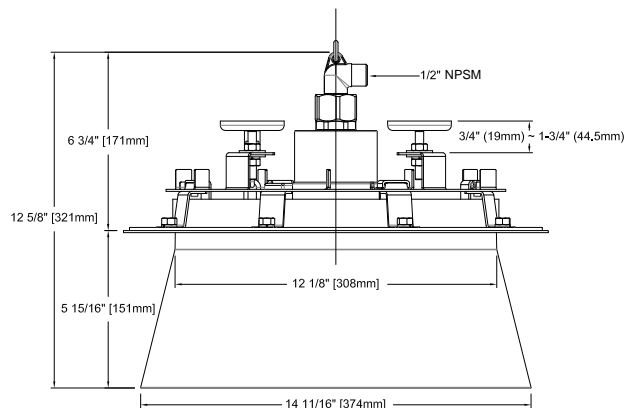

PRODUCT SPECIFICATION

The ceiling-mount showerhead shall have a hydro-power self-generating system. Product shall have no external power required. Product shall have a LED lighting system. Product shall have a single spray face. Product shall have rubber nozzles to prevent limescale build up. Product shall have a flow rate of 2.5 gallons per minute. Showerhead shall be TOTO Model TS626KG#_____.

TS626KG

Aimes® Ceiling-Mount Showerhead with LED Lighting

SPECIFICATIONS

- Warranty: Lifetime Limited Warranty (Residential Use)
One Year (Commercial Use)
- Material: Bronze and Epoxy Resin
- Shipping Weight: 28.2 lbs.
- Shipping Dimensions: 17-1/2" L x 17-3/4" W x 14" H
- Maximum Flow Rate: 2.5 gpm (9.5 lpm)

TOTO®

These dimensions and specifications are subject to change without notice