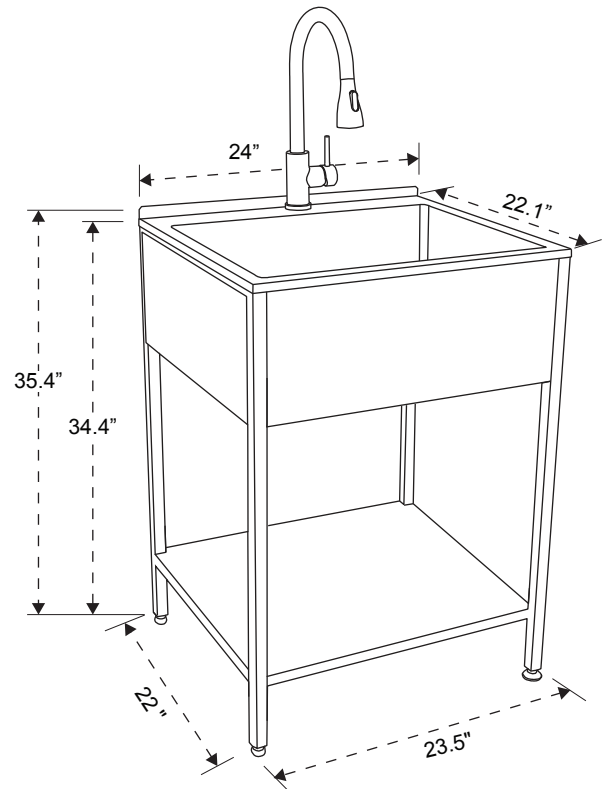

CONTEMPORARY LAUNDRY SINK with Storage Shelf & High Arc Faucet EWS-2422

FEATURES:

- Complete laundry wash stand with stainless steel apron on front and sides, drop-in sink, high arc articulating faucet, metal shelf, basket strainer and drain assembly.
- Easy-to-assemble industrial style metal cabinet with adjustable feet.
- Suitable for indoor or outdoor use.
- Pre-drilled holes on wash stand for wall mount installation.
- 1.8 gpm stainless steel high arc single lever faucet with ceramic disc, dual spray head and garden hose adapter.
- 18 gauge stainless steel drop-in sink with 10" high apron on front and sides of wash stand, 15 gallon capacity.
- Includes storage shelf on bottom.
- Easy to clean.
- Limited lifetime warranty.

SPECIFIED MODEL:

	Model No.	Cabinet Color	Width	Depth	Height
COMPLETE LAUNDRY CABINET KIT					
<input type="checkbox"/>	EWS-2422-S	Stainless Steel	24"	22.1"	35.4"
<input type="checkbox"/>	EWS-2422-SMB	Black	24"	22.1"	35.4"

EWS-2422-SMB

Applicable Codes & Standards:

- IAPMO®
- cUPC Certified

CONTEMPORARY LAUNDRY SINK with Storage Shelf & High Arc Faucet EWS-2822

FEATURES:

- Complete laundry wash stand with stainless steel apron on front and sides, drop-in sink, high arc articulating faucet, metal shelf, basket strainer and drain assembly.
- Easy-to-assemble industrial style metal cabinet with adjustable feet.
- Suitable for indoor or outdoor use.
- Pre-drilled holes on wash stand for wall mount installation.
- 1.8 gpm stainless steel high arc single lever faucet with ceramic disc, dual spray head and garden hose adapter.
- 18 gauge stainless steel drop-in sink with 10" high apron on front and sides of wash stand, 18 gallon capacity.
- Includes storage shelf on bottom.
- Easy to clean.
- Limited lifetime warranty.

SPECIFIED MODEL:

	Model No.	Cabinet Color	Width	Depth	Height
COMPLETE LAUNDRY CABINET KIT					
<input type="checkbox"/>	EWS-2822-S	Stainless Steel	28"	22.1"	35.4"
<input type="checkbox"/>	EWS-2822-SMB	Black	28"	22.1"	35.4"