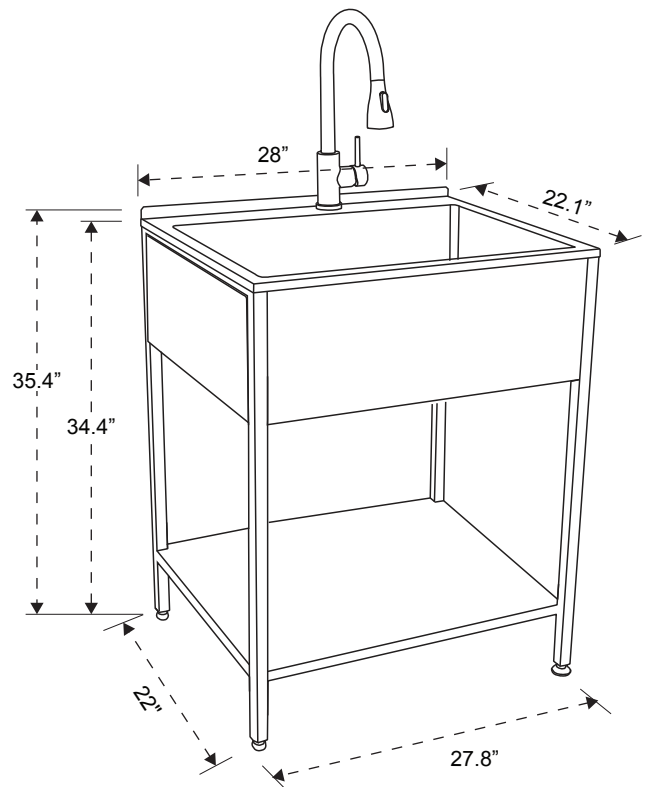

Applicable Codes & Standards:

- IAPMO®
- cUPC Certified