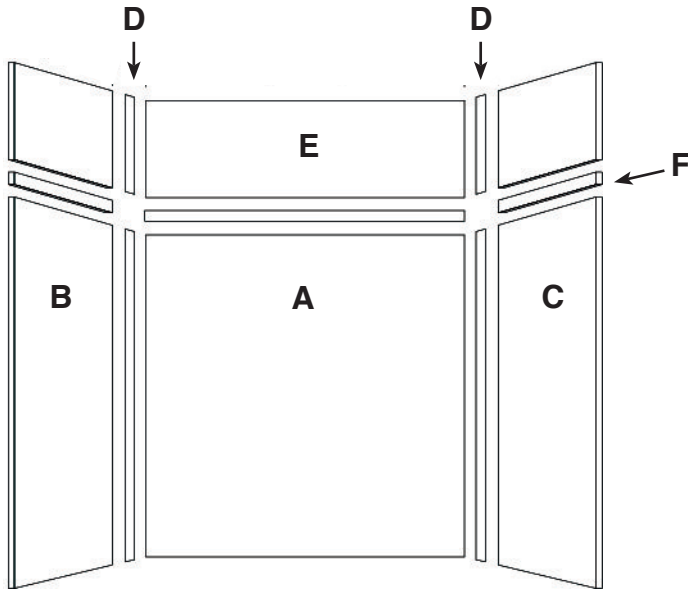

**FEATURES**

- 48" x 48" Shower Walls for new or existing construction.
- Thick 1/4" SaraMar® compression molded solid surface material for superior strength, beauty and easy cleaning. Surface will not support bacteria growth.
- Easier to install than tile. Walls glue right over existing surface. Walls have a beveled outside edge and are trimmable for custom fit.
- EWK Wall Kits include three wall panels, two color coordinated inside corner trim pieces and four 11-oz. tubes 100% silicone adhesive. Available in 72" and 96" panel height.
- EWKX Wall Kits include three 72" H wall panels, two color coordinated inside corner trim pieces, installation materials and EXK Extension Wall Kit that adds up to an additional 24" in height.
- 10 Year Limited Residential Warranty / 3 Year Commercial Warranty

**COLORS**

- 3 solid and 6 pattern colors.

**OPTIONS**

- Storage pods, grab bars, storage shelves, flat inside corner molding, colored aluminum trim, outside corner trims and window trim kit.

**Specified Model**

	SIZE	MODEL NO.	DESCRIPTION	Width	Depth	Height
<b>SHOWER WALL KITS</b>						
<input type="checkbox"/>	48" x 48" x 72"	EWK484872	Shower Wall Kit	48"	to 48"	72"
<input type="checkbox"/>	48" x 48" x 96"	EWK484896	Shower Wall Kit	48"	to 48"	96"
<input type="checkbox"/>	48" x 48" x 96"	EWKX484896	Shower Walls & Ext. Kit	48"	to 48"	96"
<b>OPTIONAL COMPONENTS</b>						
<input type="checkbox"/>	48" x 48" x 24"	EXK4884824	Extension Wall Kit	48"	to 48"	to 24"

# 48" x 48" shower walls EWK4848\_

	MODEL NO	DESCRIPTION
<b>A</b>	<b>EWK484872</b>	Back Wall (1 panel)
<b>B</b>	or	Left End Wall (1 panel)
<b>C</b>	<b>EWK484896</b>	Right End Wall (1 panel)
<b>D</b>		Inside Corner Trim (2 pcs.)
<b>E</b>	<b>EXK484824</b>	Extension Wall Kit (3 pcs)
<b>D</b>		Inside Corner Trim (2 pcs.)
<b>F</b>		Seam Joint Trim (2 pcs.)