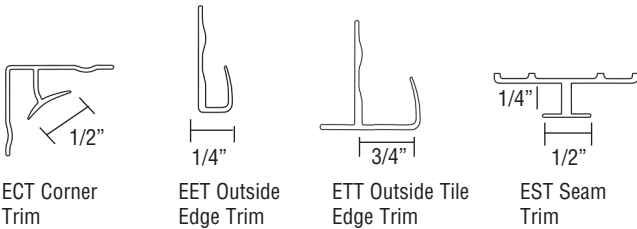

Colored Aluminum Trim Kits