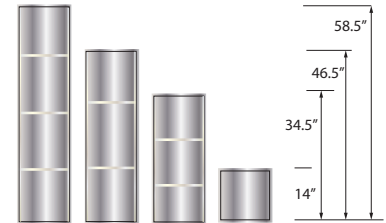

OPTIONS: STORAGE PODS

Available for on-site installation. Must be ordered separately. See Accessories Specification for further information.

STV Vertical Storage Pods