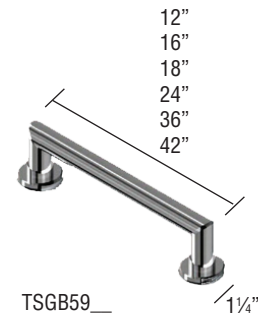

48" x 48" shower walls EWK4848_

	MODEL NO	DESCRIPTION
A	EWK484872	Back Wall (1 panel)
B	or	Left End Wall (1 panel)
C	EWK484896	Right End Wall (1 panel)
D		Inside Corner Trim (2 pcs.)
E	EXK484824	Extension Wall Kit (3 pcs)
D		Inside Corner Trim (2 pcs.)
F		Seam Joint Trim (2 pcs.)

OPTIONS: STORAGE PODS

Available for on-site installation. Must be ordered separately. See Accessories Specification for further information.

OPTIONS: ACCESSORIES

Available for on-site installation. Must be ordered separately. See Accessories Specification for further information.

Colored Aluminum Trim Kits

SaraMar® Trim Kits

Grab Bars

Solid Surface Kits