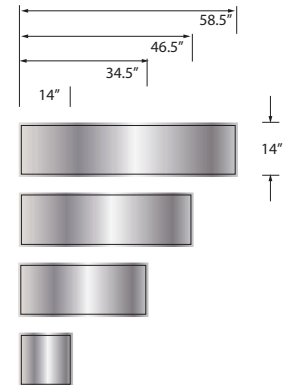

STH Horizontal Storage Pods