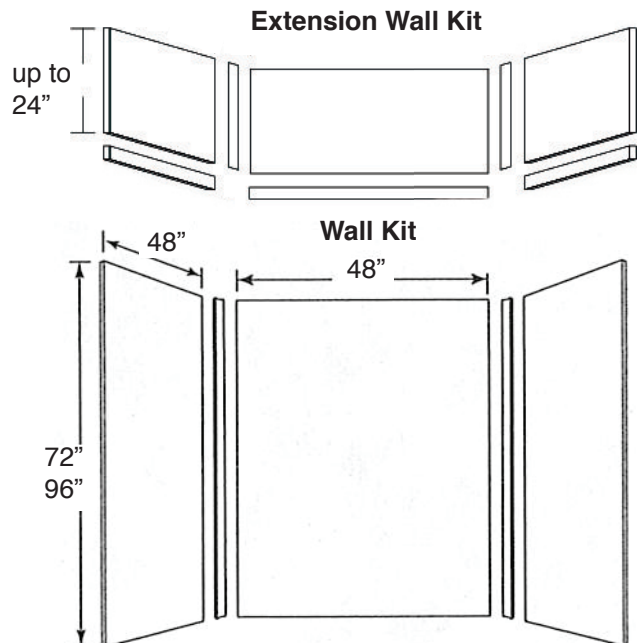

**FEATURES**

- 48" x 48" Shower Walls for new or existing construction.
- Thick 1/4" SaraMar® compression molded solid surface material for superior strength, beauty and easy cleaning. Surface will not support bacteria growth.
- Easier to install than tile. Walls glue right over existing surface. Walls have a beveled outside edge and are trimmable for custom fit.
- EWK Wall Kits include three wall panels, two color coordinated inside corner trim pieces and four 11-oz. tubes 100% silicone adhesive. Available in 72" and 96" panel height.
- EWKX Wall Kits include three 72" H wall panels, two color coordinated inside corner trim pieces, installation materials and EXK Extension Wall Kit that adds up to an additional 24" in height.
- 10 Year Limited Residential Warranty / 3 Year Commercial Warranty

**COLORS**

- 3 solid and 6 pattern colors.

**OPTIONS**

- Storage pods, grab bars, storage shelves, flat inside corner molding, colored aluminum trim, outside corner trims and window trim kit.

**Specified Model**

	SIZE	MODEL NO.	DESCRIPTION	Width	Depth	Height
<b>SHOWER WALL KITS</b>						
<input type="checkbox"/>	48" x 48" x 72"	EWK484872	Shower Wall Kit	48"	to 48"	72"
<input type="checkbox"/>	48" x 48" x 96"	EWK484896	Shower Wall Kit	48"	to 48"	96"
<input type="checkbox"/>	48" x 48" x 96"	EWKX484896	Shower Walls & Ext. Kit	48"	to 48"	96"
<b>OPTIONAL COMPONENTS</b>						
<input type="checkbox"/>	48" x 48" x 24"	EXK4884824	Extension Wall Kit	48"	to 48"	to 24"

# 48" x 48" shower walls EWK4848\_

	MODEL NO	DESCRIPTION
<b>A</b>	<b>EWK484872</b>	Back Wall (1 panel)
<b>B</b>	or	Left End Wall (1 panel)
<b>C</b>	<b>EWK484896</b>	Right End Wall (1 panel)
<b>D</b>		Inside Corner Trim (2 pcs.)
<b>E</b>	<b>EXK484824</b>	Extension Wall Kit (3 pcs)
<b>D</b>		Inside Corner Trim (2 pcs.)
<b>F</b>		Seam Joint Trim (2 pcs.)