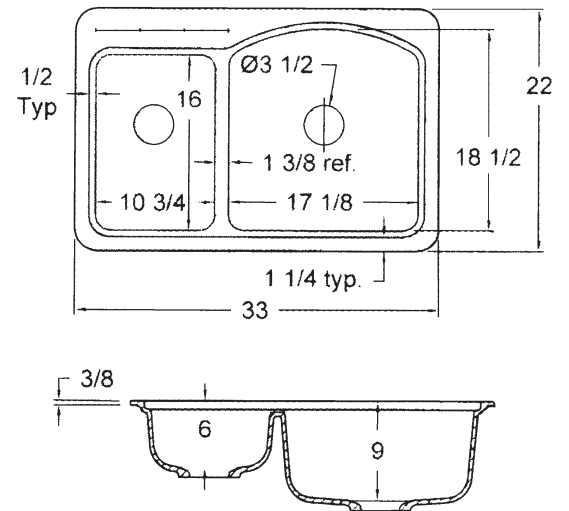

FEATURES

- 33" x 22" x 10" Gourmet large/small double bowls.
- Top mount self-rimming kitchen sink.
- Solid surface material is non-porous. Scratches and stains like coffee, juice, berries and burns are easily removed with abrasive cleaners, restoring and renewing original finish.
- Transolid sinks are durable, withstand impact and heat resistant up to 375°.
- 10 Year Limited Residential Warranty / 3 Year Commercial Warranty

COLORS

- 00 White
- 05 Almond
- 08 Biscuit
- 60 Matrix Sand
- 67 Matrix Khaki
- 68 Matrix Summit

Specified Model

Model	KDT33228
Overall Dimensions	L33" x W22" x D10"
Left Bowl Dimensions	L10 ³ / ₄ " x W16" x D6"
Right Bowl Dimensions	L17 ¹ / ₈ " x W18 ¹ / ₂ " x D9"
Faucet Holes	up to 4
Shipping Weight	30 lbs.
Material	Solid Surface
Installation	countertop mounted
Required	2 basket strainers not supplied