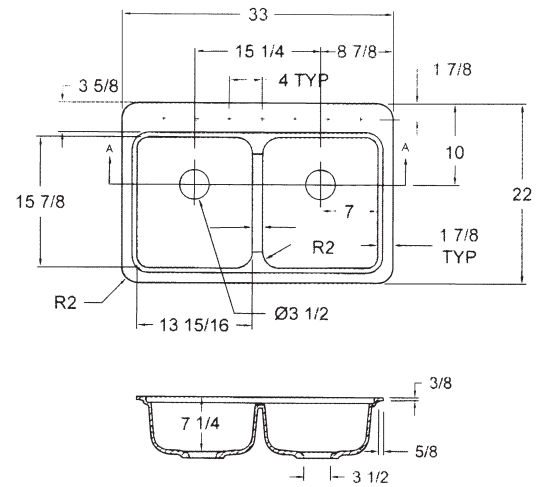

FEATURES

- 33" x 22" x 8 1/4" Gourmet equal double bowls.
- Top mount self-rimming kitchen sink.
- Solid surface material is non-porous. Scratches and stains like coffee, juice, berries and burns are easily removed with abrasive cleaners, restoring and renewing original finish.
- Transolid sinks are durable, withstand impact and heat resistant up to 375°.
- 10 Year Limited Residential Warranty / 3 Year Commercial Warranty

COLORS

- 00 White
- 05 Almond
- 08 Biscuit
- 60 Matrix Sand
- 67 Matrix Khaki
- 68 Matrix Summit

Specified Model

Model	KDT3322C
Overall Dimensions	L33" x W22" x D8 1/4"
Bowl Dimensions	L13 15/16" x W15 7/8" x D7 1/4"
Faucet Holes	up to 5
Shipping Weight	28 lbs.
Material	Solid Surface
Installation	countertop mounted
Required	2 basket strainers not supplied