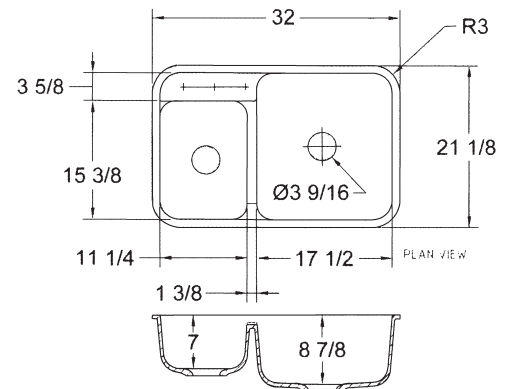

FEATURES

- 32" x 21" x 9" Gourmet large/small double bowls.
- Under counter mount kitchen sink.
- Solid surface material is non-porous. Scratches and stains like coffee, juice, berries and burns are easily removed with abrasive cleaners, restoring and renewing original finish.
- Transolid sinks are durable, withstand impact and heat resistant up to 375°.
- 10 Year Limited Residential Warranty / 3 Year Commercial Warranty

COLORS

- 00 White
- 08 Biscuit

Specified Model

Model	KDU3221
Overall Dimensions	L32" x W21 1/8" x D8 7/8"
Left Bowl Dimensions	L11 1/4" x W15 3/8" x D7"
Right Bowl Dimensions	L17 1/2" x W21 1/8" x D8 7/8"
Faucet Holes	0
Shipping Weight	39 lbs.
Material	Solid Surface
Installation	countertop mounted
Required	2 basket strainers not supplied