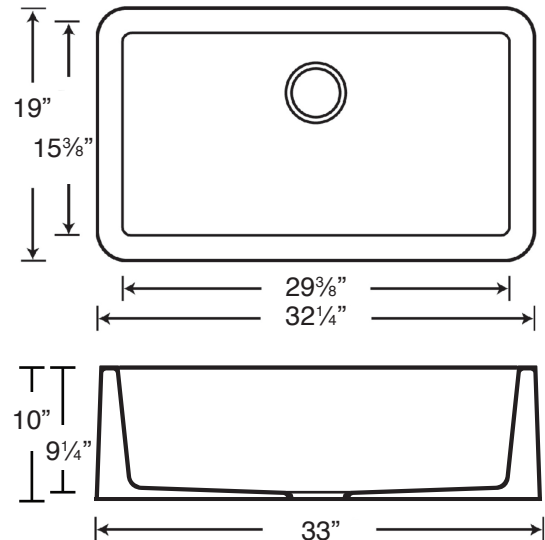

undermount Radius® Series silQ® granite RUSSF3319

33" x 19" Super Single Kit

FEATURES

- 33" x 19" x 10" super single bowl same size of double bowl sink.
- Also included with the sink are a stainless steel bottom grid, a fitted, 2-sided laminate cutting board, and a flip-up stainless steel sink strainer.
- Under counter mount kitchen sink. The rim of the sink is underneath the countertop.
- Transolid silQ granite sinks are by made with the union of natural granite and acrylic resin. The result gives our sinks high resistance to high temperatures, scratches, dents and chips, as well as impacts and violent shocks.
- The non-porous surface is resistant to bacteria growth and reduces the need for cleaning with harsh chemicals and is 100% food safe.
- Lifetime Limited Residential Warranty

COLORS

- 5 Colors

Specified Model

Model	RUSSF3319
Overall Dimensions	L33" x W19" x D10"
Bowl Dimensions	L29 ³ / ₈ " x W15 ³ / ₈ " x D9 ¹ / ₄ "
Faucet Holes	0
Shipping Weight	62 lbs.
Material	silQ®granite
Installation	under counter mounted