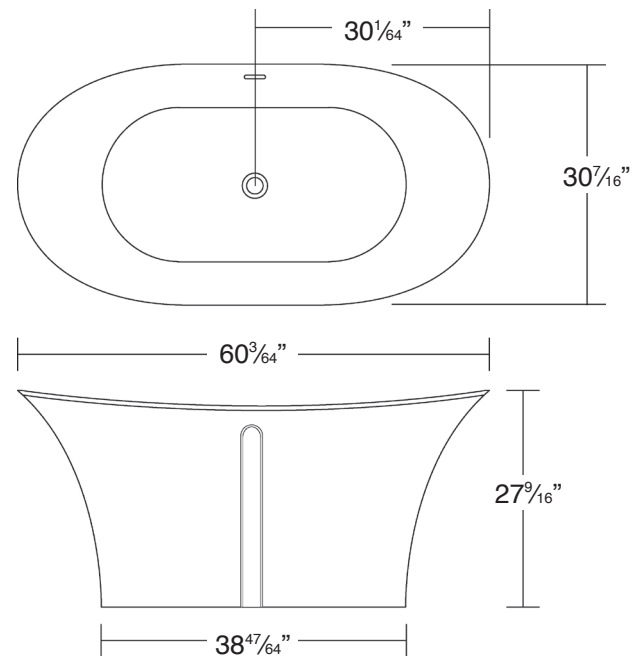

### Specified Model

Model	<b>SAN6030</b>
Dimensions	L60 <sup>3</sup> / <sub>64</sub> " x W30 <sup>1</sup> / <sub>2</sub> " x H27 <sup>9</sup> / <sub>16</sub> "
Drain Outlet	Center
Water Capacity	53 gallons
Cubic Feet	43.44
Item Weight	198 lbs.
Shipping Weight	267 lbs.
Material	Resin Stone
Installation	freestanding, floor mounted
Required	floor or wall mount faucet not supplied