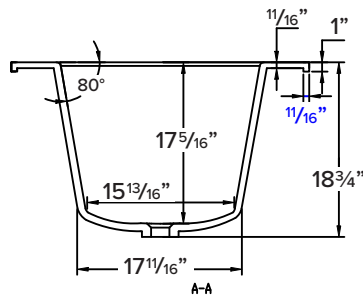

To Be Specified:

COLOR	01 White
FINISH	V Velvet
DRAIN COVER	C Chrome

Compliance Certifications - Meets or Exceeds the Following Specifications:

- •CSA B45.5/IAPMO Z124