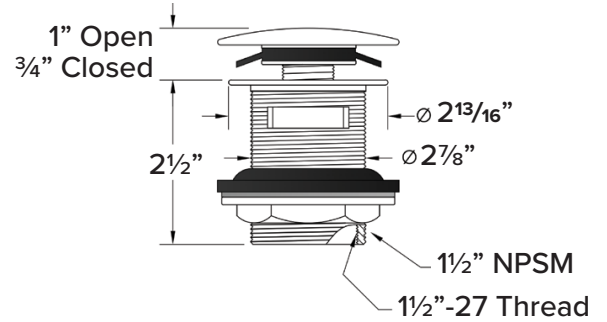

OPTION

TD10 Bathtub Drain in decorative finishes

SPECIFICATIONS

EZ-Click Bathtub Drain with overflow. Drain tube not included.

Finishes: BN Brushed Nickel, PC Polished Chrome, PN Polished Nickel, ORB Oil Rubbed Bronze, VB Venetian Bronze, MB Matte Black, WH White