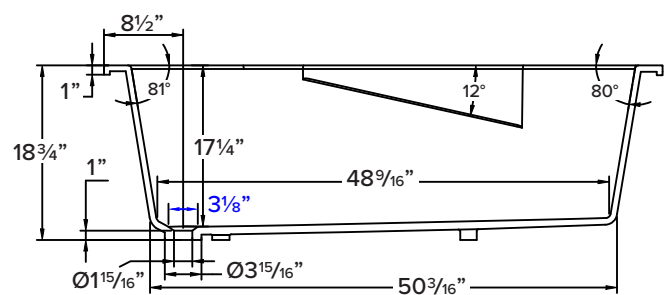

To Be Specified:

COLOR	01 White
FINISH	V Velvet
DRAIN COVER	C Chrome

Compliance Certifications - Meets or Exceeds the Following Specifications:

- •CSA B45.5/IAPMO Z124