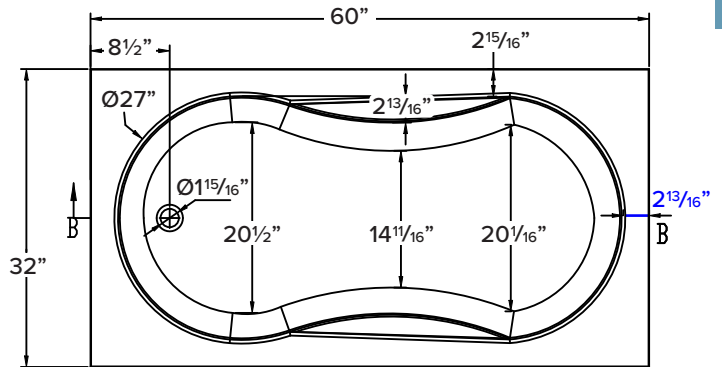

**FEATURES**

- 60" x 32" x 18-3/4" drop-in or undermount bathtub with built-in armrests.
- Transolid® resin stone is a composite of modified acrylic and natural stone.
- End drain location. Spring-loaded chrome finish bottom drain included.
- No overflow.
- 10 Year Limited Residential Warranty
- 3 Year Commercial Warranty

**COLOR**

- 01 White

**FINISH**

- (V) Velvet

**OPTION**

- SCS60 Front Panel and SCS32 End Panel. See back for information
- TD10 Bathtub drain with overflow in decorative finishes: BN, PC, PN, ORB, VB, MB, WH finishes. See back for information

Shown above with optional SCS60/SCS32 skirt. Tub Skirts not included.

TUBS

**Specified Model**

Model	SBR6032
Dimensions	60"L x 32"W x 18¾"H
Drain Outlet	End
Water Capacity	60.8 gallons
Item Cubic Feet	20.80
Item Weight	189.63 lbs.
Shipping Weight	310.91 lbs.
Material	Resin Stone
Installation	drop-in or undermount
Required	floor or wall mount faucet not supplied

Tub Skirts for Blair Bathtub

**SCS60** Front Skirt Panel

**SCS32** End Skirt Panel

Model	SCS60	SCS32
Dimensions	60"L x 18"H	31 1/2"L x 18"H
Item Weight	37.5 lbs.	22.05 lbs.
Shipping Weight	40 lbs.	24 lbs.
Material	Solid Surface	Solid Surface
Installation	drop-in or undermount bathtub	