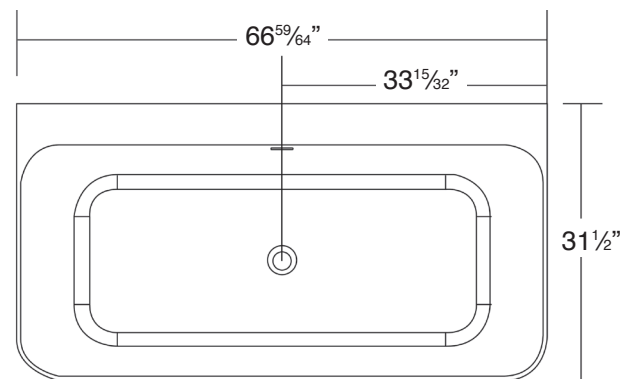

STUDIO

by TRANSOLID

67" x 30½" GLENWOOD Freestanding Bathtub SGL6731

BATHTUBS

FEATURES

- 66⁵⁹/₆₄" x 31¹/₂" x 23⁵/₈" freestanding bathtub.
- Transolid® resin stone is a composite of modified acrylic and natural stone.
- Center drain location. Spring-loaded chrome finish bottom drain included.
- Built-in overflow.
- 10 Year Limited Residential Warranty
3 Year Commercial Warranty

COLOR

- 01 White

FINISH

- (V) velvet

OPTION

- TD10 Bathtub drain with overflow in decorative finishes: BN, PN, ORB, VB, MB, WH finishes. See back for information.

Specified Model

Model	SGL6731
Dimensions	L66 ⁵⁹ / ₆₄ " x W31 ¹ / ₂ " x H23 ⁵ / ₈ "
Drain Outlet	Center
Water Capacity	87 gallons
Cubic Feet	44.14
Item Weight	254 lbs.
Shipping Weight	364 lbs.
Material	Resin Stone
Installation	freestanding, floor mounted
Required	floor or wall mount faucet not supplied