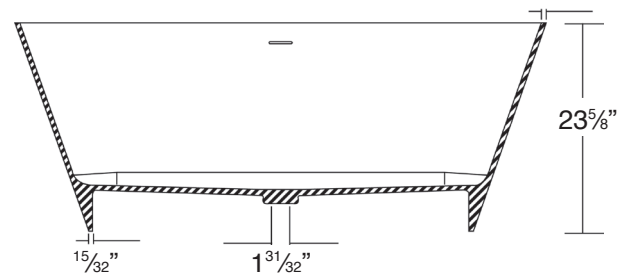

STUDIO

by TRANSOLID

67" x 30½" GLENWOOD Freestanding Bathtub SGL6731

BATHTUBS

FEATURES

- 66⁵⁹/₆₄" x 31¹/₂" x 23⁵/₈" freestanding bathtub.
- Transolid® resin stone is a composite of modified acrylic and natural stone.
- Center drain location. Spring-loaded chrome finish bottom drain included.
- Built-in overflow.
- 10 Year Limited Residential Warranty
3 Year Commercial Warranty

COLOR

- 01 White

FINISH

- (V) velvet

OPTION

- TD10 Bathtub drain with overflow in decorative finishes: BN, PN, ORB, VB, MB, WH finishes. See back for information.

Specified Model

Model	SGL6731
Dimensions	L66 ⁵⁹ / ₆₄ " x W31 ¹ / ₂ " x H23 ⁵ / ₈ "
Drain Outlet	Center
Water Capacity	87 gallons
Cubic Feet	44.14
Item Weight	254 lbs.
Shipping Weight	364 lbs.
Material	Resin Stone
Installation	freestanding, floor mounted
Required	floor or wall mount faucet not supplied