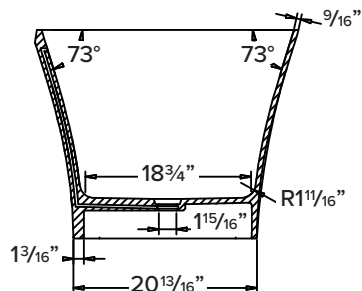

FEATURES

- 60-1/16" x 29-9/16" x 23-11/16" freestanding bathtub.
- Transolid® resin stone is a composite of modified acrylic and natural stone.
- Center drain location. Spring-loaded chrome finish bottom drain included.
- Built-in overflow.
- 10 Year Limited Residential Warranty
- 3 Year Commercial Warranty

COLOR

- 01 White

FINISH

- (V) Velvet

OPTION

- TD10 Bathtub drain with overflow in decorative finishes: BN, PC, PN, ORB, VB, MB, WH finishes. See back for information.

Specified Model

Model	SLY6030
Dimensions	60 1/16" L x 29 9/16" W x 23 11/16" H
Drain Outlet	Center
Water Capacity	89.8 gallons
Item Cubic Feet	24.23
Item Weight	198.45 lbs.
Shipping	319.73 lbs.
Material Weight	Resin Stone
Installation	freestanding, floor mounted
Required	floor or wall mount faucet not supplied