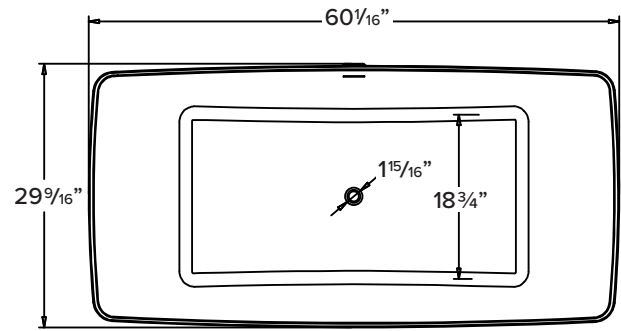

FEATURES

- 60-1/16" x 29-9/16" x 23-11/16" freestanding bathtub.
- Transolid® resin stone is a composite of modified acrylic and natural stone.
- Center drain location. Spring-loaded chrome finish bottom drain included.
- Built-in overflow.
- 10 Year Limited Residential Warranty
- 3 Year Commercial Warranty

COLOR

- 01 White

FINISH

- (V) Velvet

OPTION

- TD10 Bathtub drain with overflow in decorative finishes: BN, PC, PN, ORB, VB, MB, WH finishes. See back for information.

Specified Model

Model	SLY6030
Dimensions	60 1/16" L x 29 9/16" W x 23 11/16" H
Drain Outlet	Center
Water Capacity	89.8 gallons
Item Cubic Feet	24.23
Item Weight	198.45 lbs.
Shipping	319.73 lbs.
Material Weight	Resin Stone
Installation	freestanding, floor mounted
Required	floor or wall mount faucet not supplied