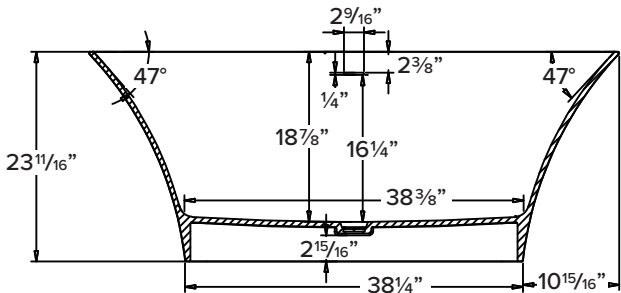

FEATURES

- 60-1/16" x 29-9/16" x 23-11/16" freestanding bathtub.
- Transolid® resin stone is a composite of modified acrylic and natural stone.
- Center drain location. Spring-loaded chrome finish bottom drain included.
- Built-in overflow.
- 10 Year Limited Residential Warranty
- 3 Year Commercial Warranty

COLOR

- 01 White

FINISH

- (V) Velvet

OPTION

- TD10 Bathtub drain with overflow in decorative finishes: BN, PC, PN, ORB, VB, MB, WH finishes. See back for information.

Specified Model

Model	SLY6030
Dimensions	60 1/16" L x 29 9/16" W x 23 11/16" H
Drain Outlet	Center
Water Capacity	89.8 gallons
Item Cubic Feet	24.23
Item Weight	198.45 lbs.
Shipping	319.73 lbs.
Material Weight	Resin Stone
Installation	freestanding, floor mounted
Required	floor or wall mount faucet not supplied