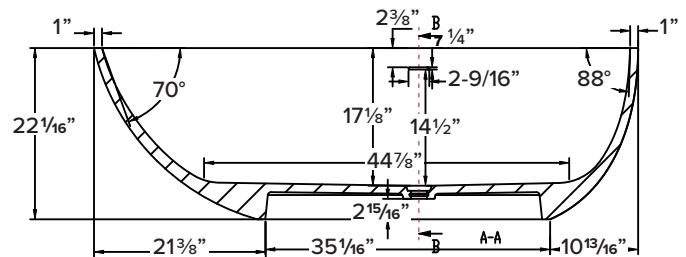

Compliance Certifications - Meets or Exceeds the Following Specifications:

- •CSA B45.5/IAPMO Z124