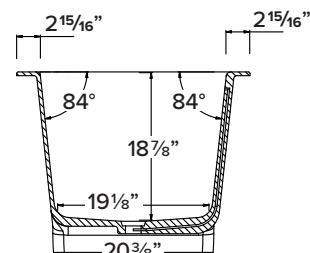

FEATURES

- 60-1/16" x 29-5/8" x 22-13/16" freestanding bathtub.
- Transolid® resin stone is a composite of modified acrylic and natural stone.
- Center drain location. Spring-loaded chrome finish bottom drain included.
- Built-in overflow.
- 10 Year Limited Residential Warranty
- 3 Year Commercial Warranty

COLOR

- 01 White

FINISH

- (V) Velvet

OPTION

- TD10 Bathtub drain with overflow in decorative finishes: BN, PC, PN, ORB, VB, MB, WH finishes. See back for information.

Specified Model

Model	SMN6030
Dimensions	60 1/16" L x 29 5/8" W x 22 13/16" H
Drain Outlet	Center
Water Capacity	69.5 gallons
Item Cubic Feet	23.47
Item Weight	174.20 lbs.
Shipping Weight	295.47 lbs.
Material	Resin Stone
Installation	freestanding, floor mounted
Required	floor or wall mount faucet not supplied