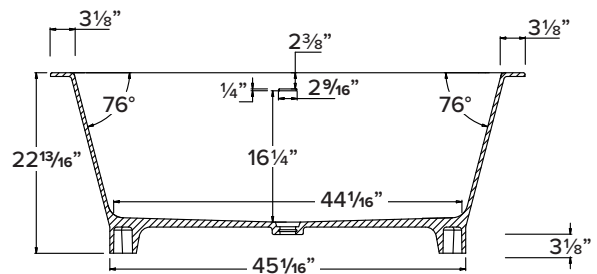

FEATURES

- 60-1/16" x 29-5/8" x 22-13/16" freestanding bathtub.
- Transolid® resin stone is a composite of modified acrylic and natural stone.
- Center drain location. Spring-loaded chrome finish bottom drain included.
- Built-in overflow.
- 10 Year Limited Residential Warranty
- 3 Year Commercial Warranty

COLOR

- 01 White

FINISH

- (V) Velvet

OPTION

- TD10 Bathtub drain with overflow in decorative finishes: BN, PC, PN, ORB, VB, MB, WH finishes. See back for information.

Specified Model

Model	SMN6030
Dimensions	60 1/16" L x 29 5/8" W x 22 13/16" H
Drain Outlet	Center
Water Capacity	69.5 gallons
Item Cubic Feet	23.47
Item Weight	174.20 lbs.
Shipping Weight	295.47 lbs.
Material	Resin Stone
Installation	freestanding, floor mounted
Required	floor or wall mount faucet not supplied