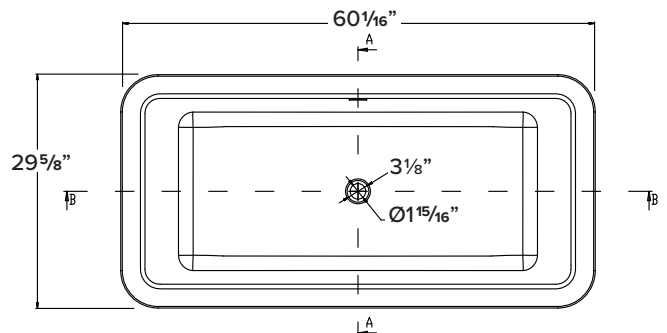

FEATURES

- 60-1/16" x 29-5/8" x 22-13/16" freestanding bathtub.
- Transolid® resin stone is a composite of modified acrylic and natural stone.
- Center drain location. Spring-loaded chrome finish bottom drain included.
- Built-in overflow.
- 10 Year Limited Residential Warranty
- 3 Year Commercial Warranty

COLOR

- 01 White

FINISH

- (V) Velvet

OPTION

- TD10 Bathtub drain with overflow in decorative finishes: BN, PC, PN, ORB, VB, MB, WH finishes. See back for information.

Specified Model

Model	SMN6030
Dimensions	60 1/16" L x 29 5/8" W x 22 13/16" H
Drain Outlet	Center
Water Capacity	69.5 gallons
Item Cubic Feet	23.47
Item Weight	174.20 lbs.
Shipping Weight	295.47 lbs.
Material	Resin Stone
Installation	freestanding, floor mounted
Required	floor or wall mount faucet not supplied

To Be Specified:

COLOR	
01 White	
FINISH	01 White
V Velvet	
DRAIN COVER	
C Chrome	

Compliance Certifications - Meets or Exceeds the Following Specifications:

- CSA B45.5/IAPMO Z124

OPTION

TD10 Bathtub Drain in decorative finishes