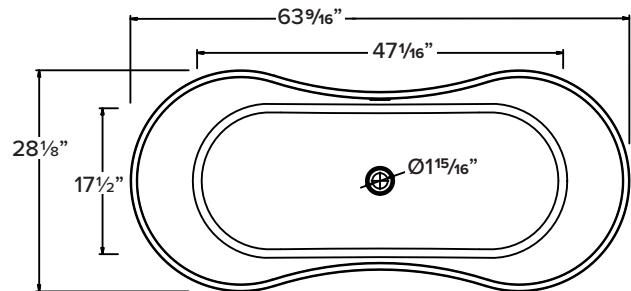

•FEATURES

- 63-9/16" x 28-1/8" x 22-1/16" freestanding bathtub.
- Transolid® resin stone is a composite of modified acrylic and natural stone.
- Center drain location. Spring-loaded chrome finish bottom drain included.
- Built-in overflow.
- 10 Year Limited Residential Warranty
- 3 Year Commercial Warranty

COLOR

- 01 White

FINISH

- (V) Velvet

OPTION

- TD10 Bathtub drain with overflow in decorative finishes: BN, PC, PN, ORB, VB, MB, WH finishes. See back for information.

TUBS

Specified Model

Model	SMU6429
Dimensions	63 ⁹ / ₁₆ "L x 28 ¹ / ₈ "W x 22 ¹ / ₁₆ "H
Drain Outlet	Center
Water Capacity	60.8 gallons
Item Cubic Feet	22.95
Item Weight	282.24 lbs.
Shipping Weight	403.52 lbs.
Material	Resin Stone
Installation	freestanding, floor mounted
Required	floor or wall mount faucet not supplied