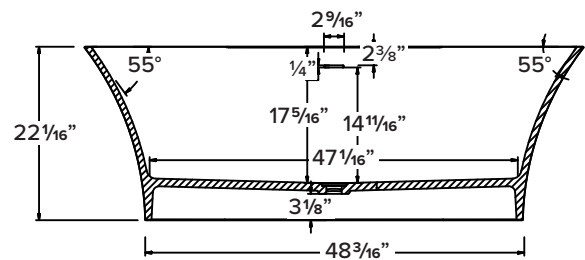

•FEATURES

- 63-9/16" x 28-1/8" x 22-1/16" freestanding bathtub.
- Transolid® resin stone is a composite of modified acrylic and natural stone.
- Center drain location. Spring-loaded chrome finish bottom drain included.
- Built-in overflow.
- 10 Year Limited Residential Warranty
- 3 Year Commercial Warranty

Model	SMU6429
Dimensions	63 ⁹ / ₁₆ "L x 28 ¹ / ₈ "W x 22 ¹ / ₁₆ "H
Drain Outlet	Center
Water Capacity	60.8 gallons
Item Cubic Feet	22.95
Item Weight	282.24 lbs.
Shipping Weight	403.52 lbs.
Material	Resin Stone
Installation	freestanding, floor mounted
Required	floor or wall mount faucet not supplied