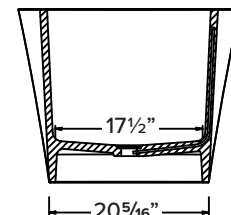

•FEATURES

- 63-9/16" x 28-1/8" x 22-1/16" freestanding bathtub.
- Transolid® resin stone is a composite of modified acrylic and natural stone.
- Center drain location. Spring-loaded chrome finish bottom drain included.
- Built-in overflow.
- 10 Year Limited Residential Warranty
- 3 Year Commercial Warranty

Model	SMU6429
Dimensions	63 ⁹ / ₁₆ "L x 28 ¹ / ₈ "W x 22 ¹ / ₁₆ "H
Drain Outlet	Center
Water Capacity	60.8 gallons
Item Cubic Feet	22.95
Item Weight	282.24 lbs.
Shipping Weight	403.52 lbs.
Material	Resin Stone
Installation	freestanding, floor mounted
Required	floor or wall mount faucet not supplied