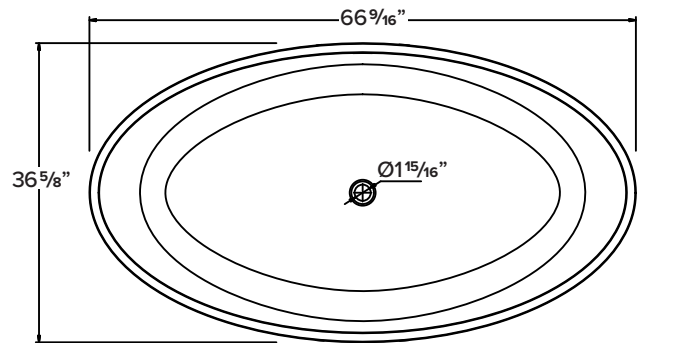

**FEATURES**

- 66-9/16" x 36-5/8" x 21-7/16" freestanding bathtub.
- Transolid® resin stone is a composite of modified acrylic and natural stone.
- Center drain location. Spring-loaded chrome finish bottom drain included.
- Built-in overflow.
- 10 Year Limited Residential Warranty
- 3 Year Commercial Warranty

**COLOR**

- 01 White

**FINISH**

- (V) Velvet

**OPTION**

- TD10 Bathtub drain with overflow in decorative finishes: BN, PC, PN, ORB, VB, MB, WH finishes. See back for information.

**Specified Model**

Model	SSF6736
Dimensions	66 9/16" L x 36 5/8" W x 21 7/16" H
Drain Outlet	Center
Water Capacity	81.4 gallons
Item Cubic Feet	30.25
Item Weight	405.72 lbs.
Shipping Weight	527.00 lbs.
Material	Resin Stone
Installation	freestanding, floor mounted
Required	floor or wall mount faucet not supplied