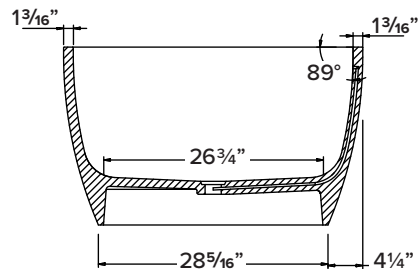

**FEATURES**

- 66-9/16" x 36-5/8" x 21-7/16" freestanding bathtub.
- Transolid® resin stone is a composite of modified acrylic and natural stone.
- Center drain location. Spring-loaded chrome finish bottom drain included.
- Built-in overflow.
- 10 Year Limited Residential Warranty
- 3 Year Commercial Warranty

**COLOR**

- 01 White

**FINISH**

- (V) Velvet

**OPTION**

- TD10 Bathtub drain with overflow in decorative finishes: BN, PC, PN, ORB, VB, MB, WH finishes. See back for information.

**Specified Model**

Model	SSF6736
Dimensions	66 9/16" L x 36 5/8" W x 21 7/16" H
Drain Outlet	Center
Water Capacity	81.4 gallons
Item Cubic Feet	30.25
Item Weight	405.72 lbs.
Shipping Weight	527.00 lbs.
Material	Resin Stone
Installation	freestanding, floor mounted
Required	floor or wall mount faucet not supplied