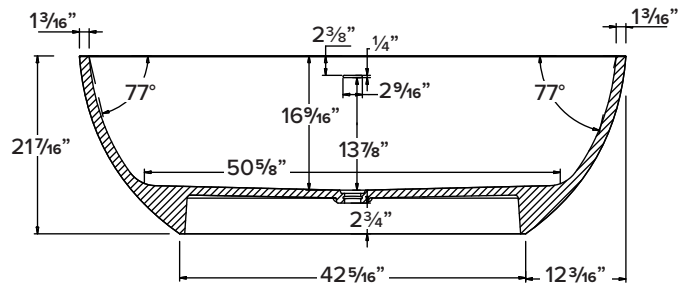

**FEATURES**

- 66-9/16" x 36-5/8" x 21-7/16" freestanding bathtub.
- Transolid® resin stone is a composite of modified acrylic and natural stone.
- Center drain location. Spring-loaded chrome finish bottom drain included.
- Built-in overflow.
- 10 Year Limited Residential Warranty
- 3 Year Commercial Warranty

**COLOR**

- 01 White

**FINISH**

- (V) Velvet

**OPTION**

- TD10 Bathtub drain with overflow in decorative finishes: BN, PC, PN, ORB, VB, MB, WH finishes. See back for information.

**Specified Model**

Model	SSF6736
Dimensions	66 9/16" L x 36 5/8" W x 21 7/16" H
Drain Outlet	Center
Water Capacity	81.4 gallons
Item Cubic Feet	30.25
Item Weight	405.72 lbs.
Shipping Weight	527.00 lbs.
Material	Resin Stone
Installation	freestanding, floor mounted
Required	floor or wall mount faucet not supplied