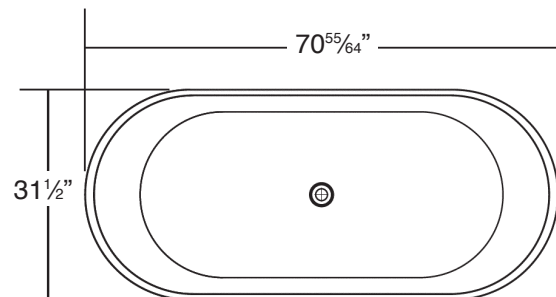

### Specified Model

Model	SSW7131
Dimensions	L70 <sup>55</sup> / <sub>64</sub> " x W31 <sup>1</sup> / <sub>2</sub> " x H21 <sup>1</sup> / <sub>4</sub> "
Drain Outlet	Center
Water Capacity	96 gallons
Cubic Feet	38.03
Item Weight	419 lbs.
Shipping Weight	529 lbs.
Material	Resin Stone
Installation	freestanding, floor mounted
Required	floor or wall mount faucet not supplied