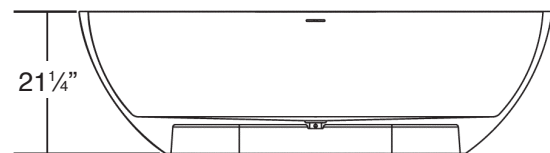

### Specified Model

Model	SSW7131
Dimensions	L70 <sup>55</sup> / <sub>64</sub> " x W31 <sup>1</sup> / <sub>2</sub> " x H21 <sup>1</sup> / <sub>4</sub> "
Drain Outlet	Center
Water Capacity	96 gallons
Cubic Feet	38.03
Item Weight	419 lbs.
Shipping Weight	529 lbs.
Material	Resin Stone
Installation	freestanding, floor mounted
Required	floor or wall mount faucet not supplied