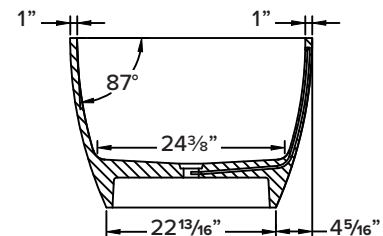

•FEATURES

- 71-1/8" x 31-5/16" x 21-1/4" freestanding bathtub.
- Transolid® resin stone is a composite of modified acrylic and natural stone.
- Center drain location. Spring-loaded chrome finish bottom drain included.
- Built-in overflow.
- 10 Year Limited Residential Warranty
- 3 Year Commercial Warranty

COLOR

- 01 White

FINISH

- (V) Velvet

OPTION

- TD10 Bathtub drain with overflow in decorative finishes: BN, PC, PN, ORB, VB, MB, WH finishes. See back for information.

Specified Model

Model	SSW7131
Dimensions	71 1/8" L x 31 5/16" W x 21 1/4" H
Drain Outlet	Center
Water Capacity	89.8 gallons
Item Cubic Feet	27.39
Item Weight	412.34 lbs.
Shipping Weight	533.61 lbs.
Material	Resin Stone
Installation	freestanding, floor mounted
Required	floor or wall mount faucet not supplied