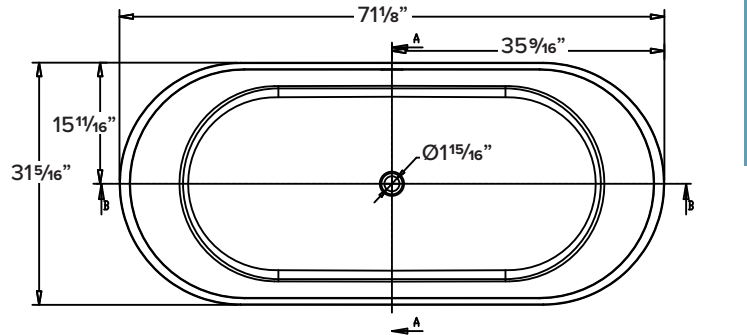

•FEATURES

- 71-1/8" x 31-5/16" x 21-1/4" freestanding bathtub.
- Transolid® resin stone is a composite of modified acrylic and natural stone.
- Center drain location. Spring-loaded chrome finish bottom drain included.
- Built-in overflow.
- 10 Year Limited Residential Warranty
- 3 Year Commercial Warranty

COLOR

- 01 White

FINISH

- (V) Velvet

OPTION

- TD10 Bathtub drain with overflow in decorative finishes: BN, PC, PN, ORB, VB, MB, WH finishes. See back for information.

Specified Model

Model	SSW7131
Dimensions	71 1/8" L x 31 5/16" W x 21 1/4" H
Drain Outlet	Center
Water Capacity	89.8 gallons
Item Cubic Feet	27.39
Item Weight	412.34 lbs.
Shipping Weight	533.61 lbs.
Material	Resin Stone
Installation	freestanding, floor mounted
Required	floor or wall mount faucet not supplied

To Be Specified:

COLOR	
01 White	
FINISH	01 White
V Velvet	
DRAIN COVER	
C Chrome	

Compliance Certifications - Meets or Exceeds the Following Specifications:

- CSA B45.5/IAPMO Z124

OPTION

TD10 Bathtub Drain in decorative finishes