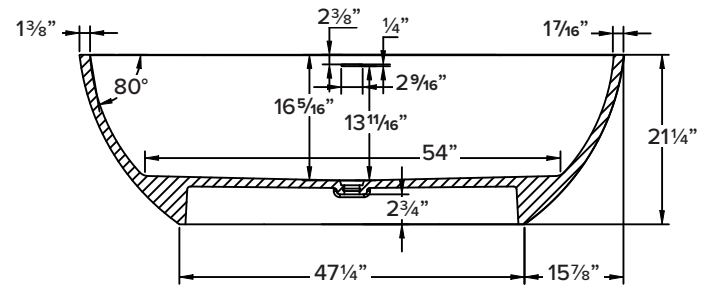

•FEATURES

- 71-1/8" x 31-5/16" x 21-1/4" freestanding bathtub.
- Transolid® resin stone is a composite of modified acrylic and natural stone.
- Center drain location. Spring-loaded chrome finish bottom drain included.
- Built-in overflow.
- 10 Year Limited Residential Warranty
- 3 Year Commercial Warranty

COLOR

- 01 White

FINISH

- (V) Velvet

OPTION

- TD10 Bathtub drain with overflow in decorative finishes: BN, PC, PN, ORB, VB, MB, WH finishes. See back for information.

Specified Model

Model	SSW7131
Dimensions	71 1/8" L x 31 5/16" W x 21 1/4" H
Drain Outlet	Center
Water Capacity	89.8 gallons
Item Cubic Feet	27.39
Item Weight	412.34 lbs.
Shipping Weight	533.61 lbs.
Material	Resin Stone
Installation	freestanding, floor mounted
Required	floor or wall mount faucet not supplied