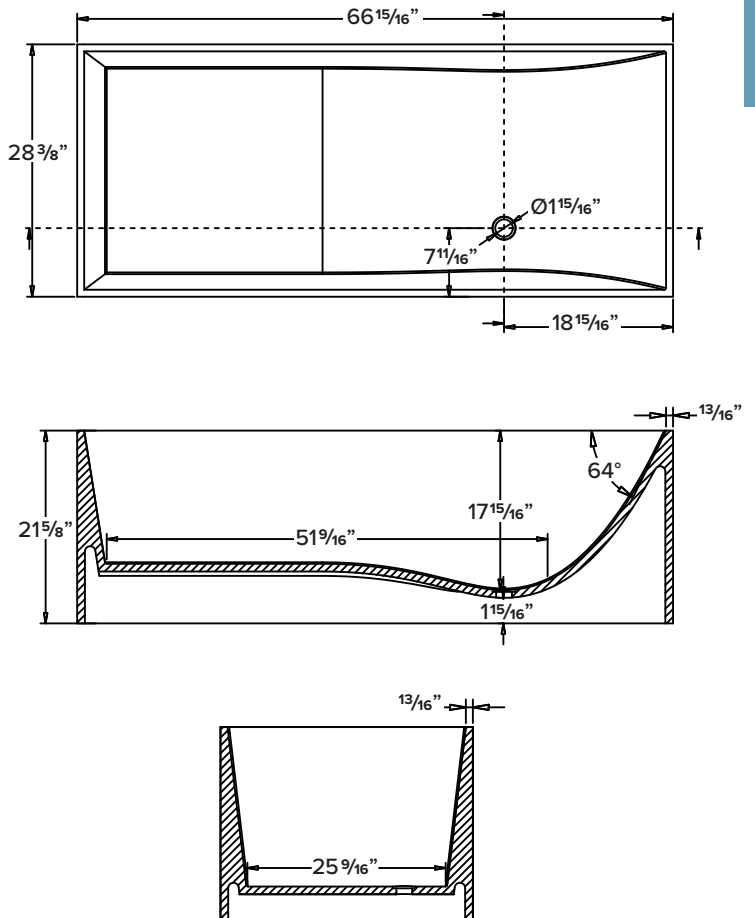

Compliance Certifications - Meets or Exceeds the Following Specifications:

- •CSA B45.5/IAPMO Z124