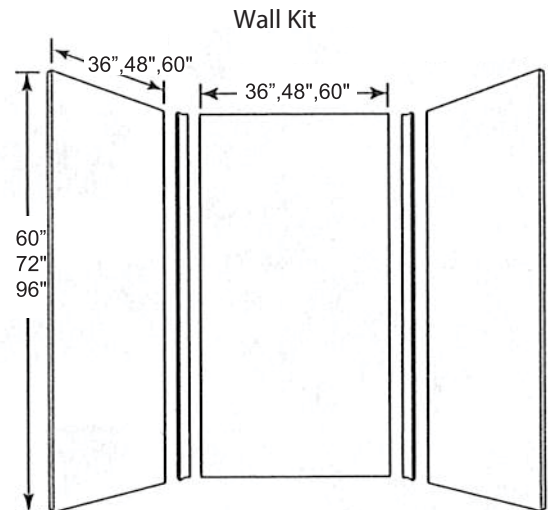

### FEATURES

- Shower Walls available with a realistic 4" x 8" subway tile pattern or with a smooth, velvet finish.
- Subway version has the realistic look of tile with faux grout lines without the maintenance of grout.
- Thick 1/4" compression molded solid surface material for superior strength, beauty and easy cleaning. Surface will not support bacteria growth.
- Easier to install than tile. Walls glue right over existing surface. Walls are trimmable for custom fit.
- Standard wall kit includes three wall panels and inside corner trim. Transition wall kit includes three wall panels with inside corner trims and three extension panels with pencil trim.
- Saramar® solid surface material has color all the way through for a renewable surface.
- 10 Year Limited Residential Warranty / 3 Year Commercial Warranty

### OPTIONS

- Storage pods, grab bars, storage shelves, flat inside corner molding, and outside corner trims.

SWK603696 shown with optional STH5814-BS storage pod, FL6036L shower base and SSSL2412L-BS01

### Specified Model:

	SIZE	MODEL NO.	Width	Depth	Height	Weight(lbs)
<b>SHOWER WALL KITS 60"</b>						
<input type="checkbox"/>	60" x 36" x 60"	SWK603660	60"	36"	60"	180
<b>SHOWER WALL KITS 72"</b>						
<input type="checkbox"/>	36" x 36" x 72"	SWK363672	36"	36"	72"	156
<input type="checkbox"/>	48" x 36" x 72"	SWK483672	48"	36"	72"	168
<input type="checkbox"/>	60" x 36" x 72"	SWK603672	60"	36"	72"	190
<b>SHOWER WALL KITS 96"</b>						
<input type="checkbox"/>	36" x 36" x 96"	SWK363696	36"	36"	96"	193
<input type="checkbox"/>	48" x 36" x 96"	SWK483696	48"	36"	96"	223
<input type="checkbox"/>	60" x 36" x 96"	SWK603696	60"	36"	96"	252
<input type="checkbox"/>	60" x 48" x 96"	SWK604896	60"	48"	96"	299
<input type="checkbox"/>	60" x 60" x 96"	SWK606096	60"	60"	96"	321