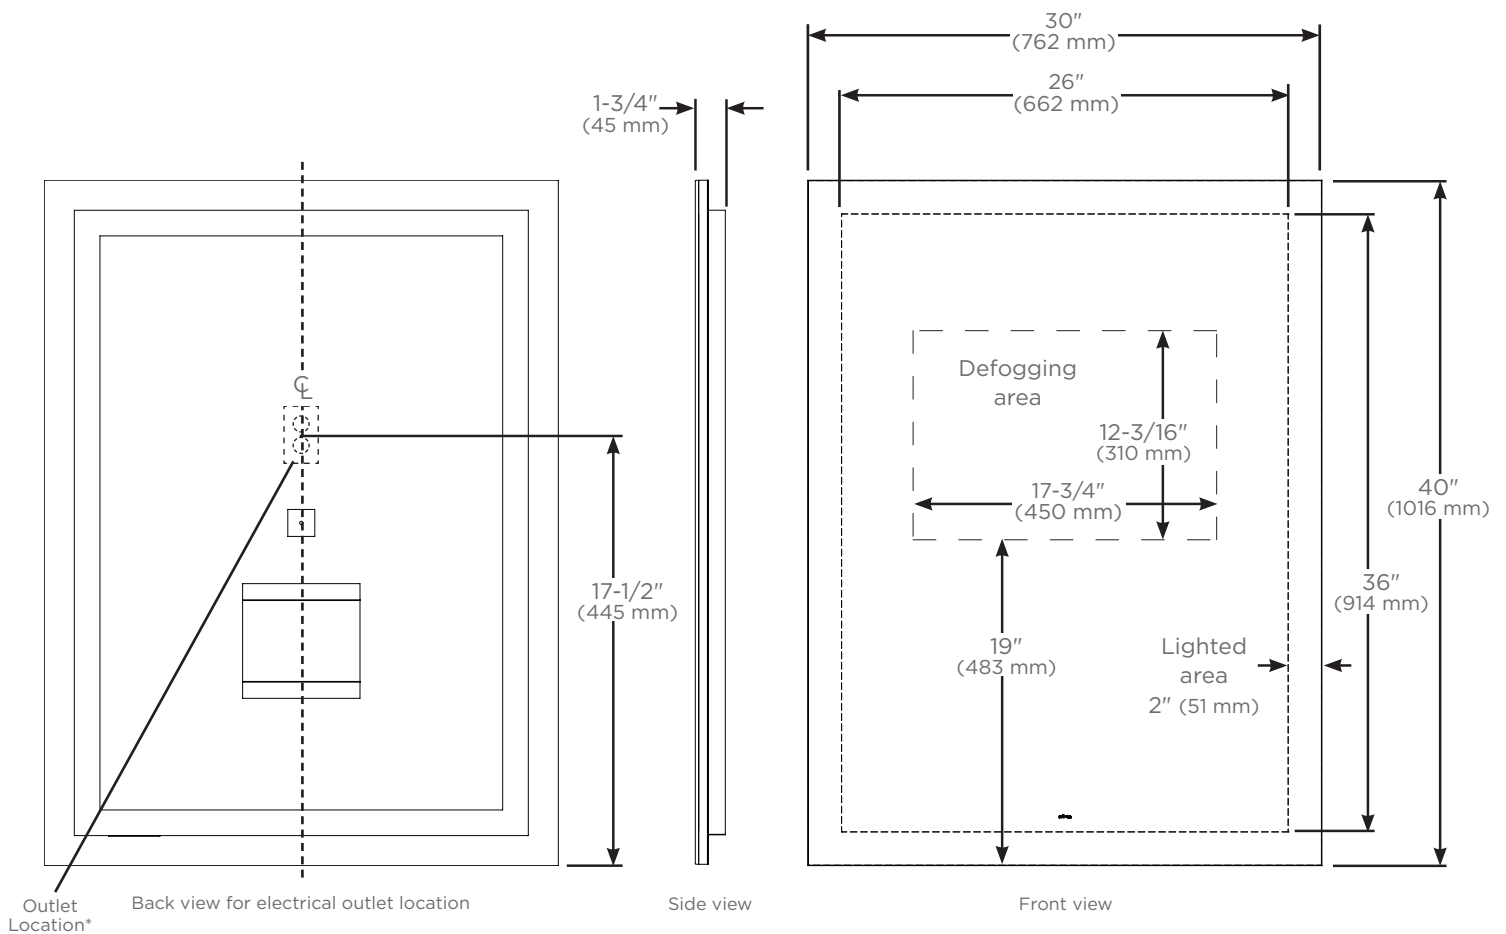

Vitality Mirror is UL certified to:

- UL 962
- CSA-C22.2, No. 12-82

**Dimensions**

Height: 40" (1016 mm)  
 Width: 30" (762 mm)  
 Depth: 1-3/4" (45 mm)  
 Net Weight: 23 - 39 lbs

**Electrical System**

- 120 Vac 60Hz wall outlet location as shown in drawing

**Model Number Key**

Vitality	Mirror	Width	Height	Shape	Light Pattern	Edge Type	Defogger	Color Temp	Options
Y	M	30	40	R = Rectangle	P = Perimeter	FP = Flat, Polished	D = Defogger	3 = 3000K	K = Title 24 Compliant Model