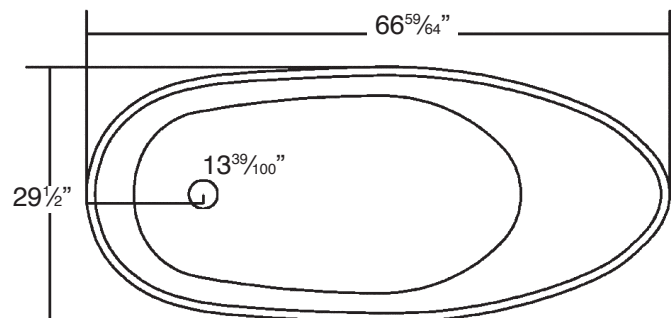

### Specified Model

Model	<b>SVL6729</b>
Dimensions	L66 <sup>59</sup> / <sub>64</sub> " x W29 <sup>1</sup> / <sub>2</sub> " x H34 <sup>1</sup> / <sub>4</sub> "/29 <sup>1</sup> / <sub>2</sub> "
Drain Outlet	End
Water Capacity	82 gallons
Cubic Feet	54.37
Item Weight	428 lbs.
Shipping Weight	538 lbs.
Material	Resin Stone
Installation	freestanding, floor mounted
Required	floor or wall mount faucet not supplied