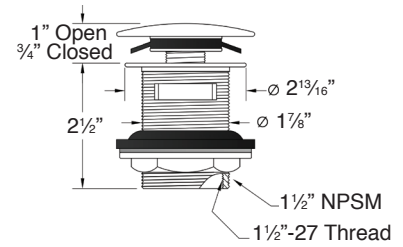

OPTIONAL

Bathtub Drain in decorative finishes

SPECIFICATIONS

TD10 EZ-Click Bathtub Drain with overflow. Drain tube not included.

Finishes: BN Brushed Nickel, PN Polished Nickel, ORB Oil Rubbed Bronze, VB Venetian Bronze, MB Matte Black, WH White