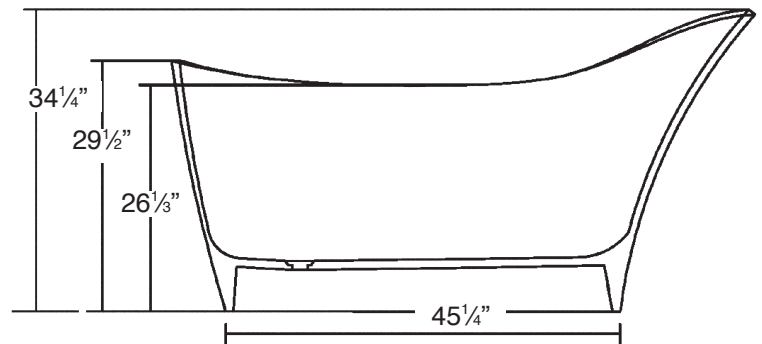

### FEATURES

- 66<sup>59</sup>/<sub>64</sub>" x 29<sup>1</sup>/<sub>2</sub>" x 34<sup>1</sup>/<sub>4</sub>"/29<sup>1</sup>/<sub>2</sub>" freestanding bathtub.
- Transolid® resin stone is a composite of modified acrylic and natural stone.
- End drain location. Spring-loaded chrome finish bottom drain included.
- Built-in overflow.
- 10 Year Limited Residential Warranty  
3 Year Commercial Warranty

### Specified Model

Model	<b>SVL6729</b>
Dimensions	L66 <sup>59</sup> / <sub>64</sub> " x W29 <sup>1</sup> / <sub>2</sub> " x H34 <sup>1</sup> / <sub>4</sub> "/29 <sup>1</sup> / <sub>2</sub> "
Drain Outlet	End
Water Capacity	82 gallons
Cubic Feet	54.37
Item Weight	428 lbs.
Shipping Weight	538 lbs.
Material	Resin Stone
Installation	freestanding, floor mounted
Required	floor or wall mount faucet not supplied