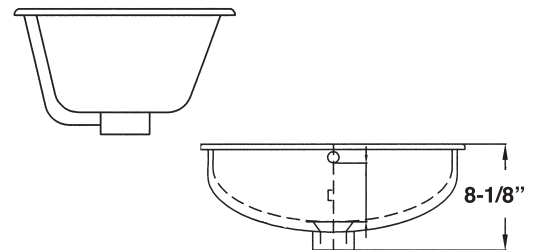

**Compliance Certifications -
Meets or Exceeds the Following Specifications**

- ASME A112.19.2M-1998
- Canadian Uniform Plumbing Code 2002
- UPC®

Dimensions shown for location of supplies, waste and mounting clips are suggested. Installation instructions supplied with lavatory. Mounting clips included.

Provide suitable reinforcement for wall support. These measurements are subject to change or cancellation. No responsibility is assumed for use of superceded or voided pages.