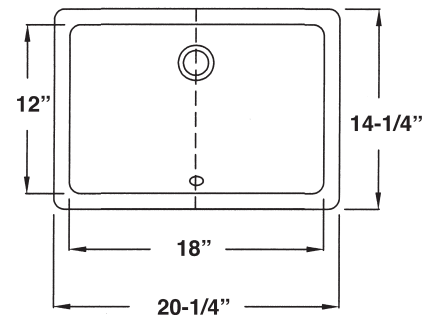

**COLORS**

- White
- Biscuit

**TOILETS/LAVS**

**Specified Model**

	MODEL NO.	DESCRIPTION	Length	Width	Height
<b>UNDER COUNTER LAVATORY</b>					
<input type="checkbox"/>	TL-1580	Lavatory Bowl	20¼"	14¼"	8⅝"

- ASME A112.19.2M-1998
- Canadian Uniform Plumbing Code 2002
- UPC®

Dimensions shown for location of supplies, waste and mounting clips are suggested. Installation instructions supplied with lavatory. Mounting clips included.