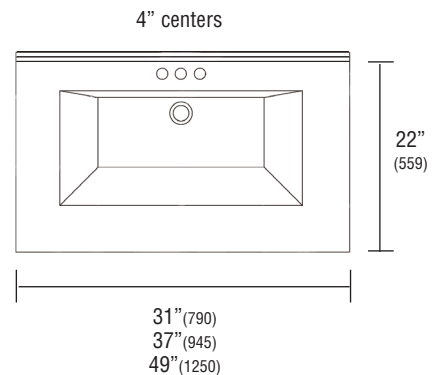

FEATURES

- Premium cultured marble vanity top with coved backsplash.
- 3/4" thick. 1-5/8" eased edge profile.
- Color matched integral wide rectangular bowl with slightly sloped sides
- Top includes 4" centerset faucet hole drilling.
- No overflow.
- 5 Year Limited Residential Warranty
  1 Year Commercial Warranty

COLOR

- White

Specified Model

	Model No.	No. of bowls	Length	Width	Depth
☐	CL2231	Single	31"	22"	6⁵/₈"
☐	CL2237	Single	37"	22"	6⁵/₈"
☐	CL2249	Single	49"	22"	6⁵/₈"

Color

	Color No.
☐	51 White

NOTE: See back for more detailed dimensions

Compliance Certifications - Meets or Exceeds the Following Specifications

- IAPMO Z124-2011
- ISO 9001:2008
- UPC®