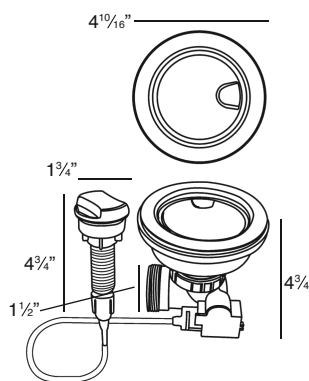

**Optional Accessories**

TSGF30201 Bottom Sink Grid

2210R Covered Flip Top Sink Strainer.

Water drains easily when cover is in place. Cover flips up with easy touch. Cover makes a flat surface at the sink bottom that prevents food waste from getting into the strainer basket for easy sink clean up. Polypropylene housing. Fits standard 3 1/2" opening.

2310 Remote Covered Flip Top Sink Strainer.

Turn the remote knob to open and close drain. Water drains easily when cover is in place. Cover flips up with easy touch. Cover makes a flat surface at the sink bottom that prevents food waste from getting into the strainer basket for easy sink clean up. Polypropylene housing. Fits standard 3 1/2" opening. 1 3/8" hole required in countertop for remote installation. Remote cable 25 1/2" L.

4010 Covered Flip Top Disposer Strainer.

Water drains easily when cover is in place. Cover flips up with easy touch. Polypropylene housing. Top mount installation for 3 1/2" opening.