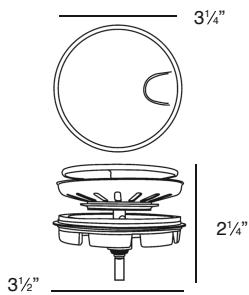

**Optional Accessories**

TSGF30201 Bottom Sink Grid

2210R Covered Flip Top Sink Strainer.

Water drains easily when cover is in place. Cover flips up with easy touch. Cover makes a flat surface at the sink bottom that prevents food waste from getting into the strainer basket for easy sink clean up. Polypropylene housing. Fits standard 3 1/2" opening.

2310 Remote Covered Flip Top Sink Strainer.

Turn the remote knob to open and close drain. Water drains easily when cover is in place. Cover flips up with easy touch. Cover makes a flat surface at the sink bottom that prevents food waste from getting into the strainer basket for easy sink clean up. Polypropylene housing. Fits standard 3 1/2" opening. 1 3/8" hole required in countertop for remote installation. Remote cable 25 1/2" L.

4010 Covered Flip Top Disposer Strainer.

Water drains easily when cover is in place. Cover flips up with easy touch. Polypropylene housing. Top mount installation for 3 1/2" opening.