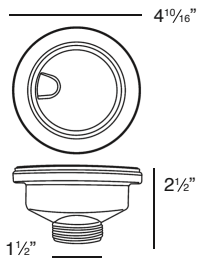

**Optional Accessories**

TSGF30201 Bottom Sink Grid

2210R Covered Flip Top Sink Strainer.

Water drains easily when cover is in place. Cover flips up with easy touch. Cover makes a flat surface at the sink bottom that prevents food waste from getting into the strainer basket for easy sink clean up. Polypropylene housing. Fits standard 3 1/2" opening.

2310 Remote Covered Flip Top Sink Strainer.

Turn the remote knob to open and close drain. Water drains easily when cover is in place. Cover flips up with easy touch. Cover makes a flat surface at the sink bottom that prevents food waste from getting into the strainer basket for easy sink clean up. Polypropylene housing. Fits standard 3 1/2" opening. 1 3/8" hole required in countertop for remote installation. Remote cable 25 1/2" L.

4010 Covered Flip Top Disposer Strainer.

Water drains easily when cover is in place. Cover flips up with easy touch. Polypropylene housing. Top mount installation for 3 1/2" opening.