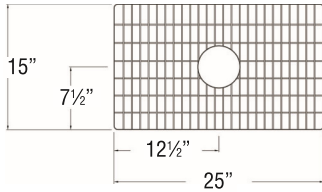

**Optional Accessories**

TSGF30201 Bottom Sink Grid

2210R Covered Flip Top Sink Strainer.

Water drains easily when cover is in place. Cover flips up with easy touch. Cover makes a flat surface at the sink bottom that prevents food waste from getting into the strainer basket for easy sink clean up. Polypropylene housing. Fits standard 3 1/2" opening.

2310 Remote Covered Flip Top Sink Strainer.

Turn the remote knob to open and close drain. Water drains easily when cover is in place. Cover flips up with easy touch. Cover makes a flat surface at the sink bottom that prevents food waste from getting into the strainer basket for easy sink clean up. Polypropylene housing. Fits standard 3 1/2" opening. 1 3/8" hole required in countertop for remote installation. Remote cable 25 1/2" L.

4010 Covered Flip Top Disposer Strainer.

Water drains easily when cover is in place. Cover flips up with easy touch. Polypropylene housing. Top mount installation for 3 1/2" opening.