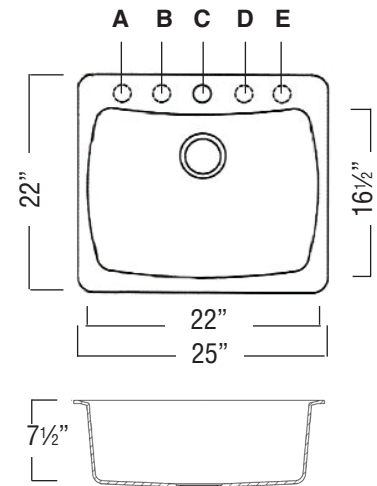

Specified Model

Model	GTSC2522
Overall Dimensions	L25" x W22" x D7½"
Bowl Dimensions	L22" x W16½" x D7½"
Faucet Holes	comes with 1 pre-drilled center hole (C) can specify up to 4 additional holes.
Shipping Weight	41 lbs.
Material	silQ®granite
Installation	top mounted or under mounted
Required	1 basket strainer not supplied

IMPORTANT: Circle Letter(s) above to indicate location(s) for faucet hole drillings (there is a 4" spread between hole locations).