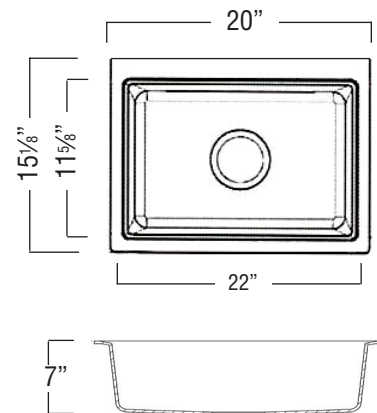

Specified Model

Model	GUSB1712
Overall Dimensions	L20" x W15 1/8" x D7"
Bowl Dimensions	L17 1/8" x W11 5/8" x D7"
Faucet Holes	0
Shipping Weight	30 lbs.
Material	silQ®granite
Installation	under counter mounted
Required	1 sink strainer not supplied