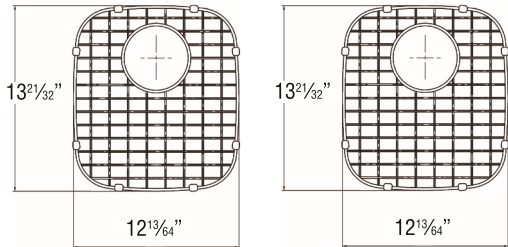

**Optional Accessories**

TSGM3218E2 Bottom Sink Grid Set

**2210R Covered Flip Top Sink Strainer.**

Water drains easily when cover is in place. Cover flips up with easy touch. Cover makes a flat surface at the sink bottom that prevents food waste from getting into the strainer basket for easy sink clean up. Polypropylene housing. Fits standard 3 1/2" opening.

**2310 Remote Covered Flip Top Sink Strainer.**

Turn the remote knob to open and close drain. Water drains easily when cover is in place. Cover flips up with easy touch. Cover makes a flat surface at the sink bottom that prevents food waste from getting into the strainer basket for easy sink clean up. Polypropylene housing. Fits standard 3 1/2" opening. 1 3/8" hole required in countertop for remote installation. Remote cable 25 1/2" L.

**4010 Covered Flip Top Disposer Strainer.**

Water drains easily when cover is in place. Cover flips up with easy touch. Polypropylene housing. Top mount installation for 3 1/2" opening.