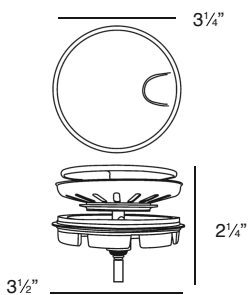

**Optional Accessories**

TSGM3218E2 Bottom Sink Grid Set

**2210R Covered Flip Top Sink Strainer.**

Water drains easily when cover is in place. Cover flips up with easy touch. Cover makes a flat surface at the sink bottom that prevents food waste from getting into the strainer basket for easy sink clean up. Polypropylene housing. Fits standard 3 1/2" opening.

**2310 Remote Covered Flip Top Sink Strainer.**

Turn the remote knob to open and close drain. Water drains easily when cover is in place. Cover flips up with easy touch. Cover makes a flat surface at the sink bottom that prevents food waste from getting into the strainer basket for easy sink clean up. Polypropylene housing. Fits standard 3 1/2" opening. 1 3/8" hole required in countertop for remote installation. Remote cable 25 1/2" L.

**4010 Covered Flip Top Disposer Strainer.**

Water drains easily when cover is in place. Cover flips up with easy touch. Polypropylene housing. Top mount installation for 3 1/2" opening.