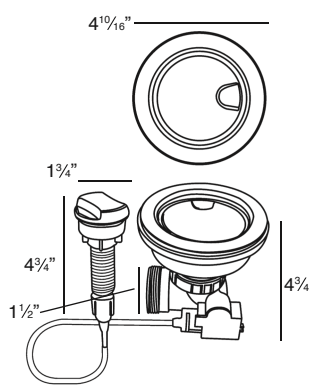

**Optional Accessories**

TSGM3218E2 Bottom Sink Grid Set

**2210R Covered Flip Top Sink Strainer.**

Water drains easily when cover is in place. Cover flips up with easy touch. Cover makes a flat surface at the sink bottom that prevents food waste from getting into the strainer basket for easy sink clean up. Polypropylene housing. Fits standard 3 1/2" opening.

**2310 Remote Covered Flip Top Sink Strainer.**

Turn the remote knob to open and close drain. Water drains easily when cover is in place. Cover flips up with easy touch. Cover makes a flat surface at the sink bottom that prevents food waste from getting into the strainer basket for easy sink clean up. Polypropylene housing. Fits standard 3 1/2" opening. 1 3/8" hole required in countertop for remote installation. Remote cable 25 1/2" L.

**4010 Covered Flip Top Disposer Strainer.**

Water drains easily when cover is in place. Cover flips up with easy touch. Polypropylene housing. Top mount installation for 3 1/2" opening.