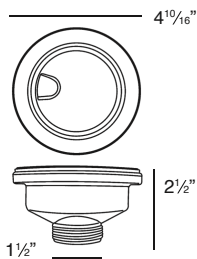

**Optional Accessories**

TSGM3218E2 Bottom Sink Grid Set

**2210R Covered Flip Top Sink Strainer.**

Water drains easily when cover is in place. Cover flips up with easy touch. Cover makes a flat surface at the sink bottom that prevents food waste from getting into the strainer basket for easy sink clean up. Polypropylene housing. Fits standard 3 1/2" opening.

**2310 Remote Covered Flip Top Sink Strainer.**

Turn the remote knob to open and close drain. Water drains easily when cover is in place. Cover flips up with easy touch. Cover makes a flat surface at the sink bottom that prevents food waste from getting into the strainer basket for easy sink clean up. Polypropylene housing. Fits standard 3 1/2" opening. 1 3/8" hole required in countertop for remote installation. Remote cable 25 1/2" L.

**4010 Covered Flip Top Disposer Strainer.**

Water drains easily when cover is in place. Cover flips up with easy touch. Polypropylene housing. Top mount installation for 3 1/2" opening.